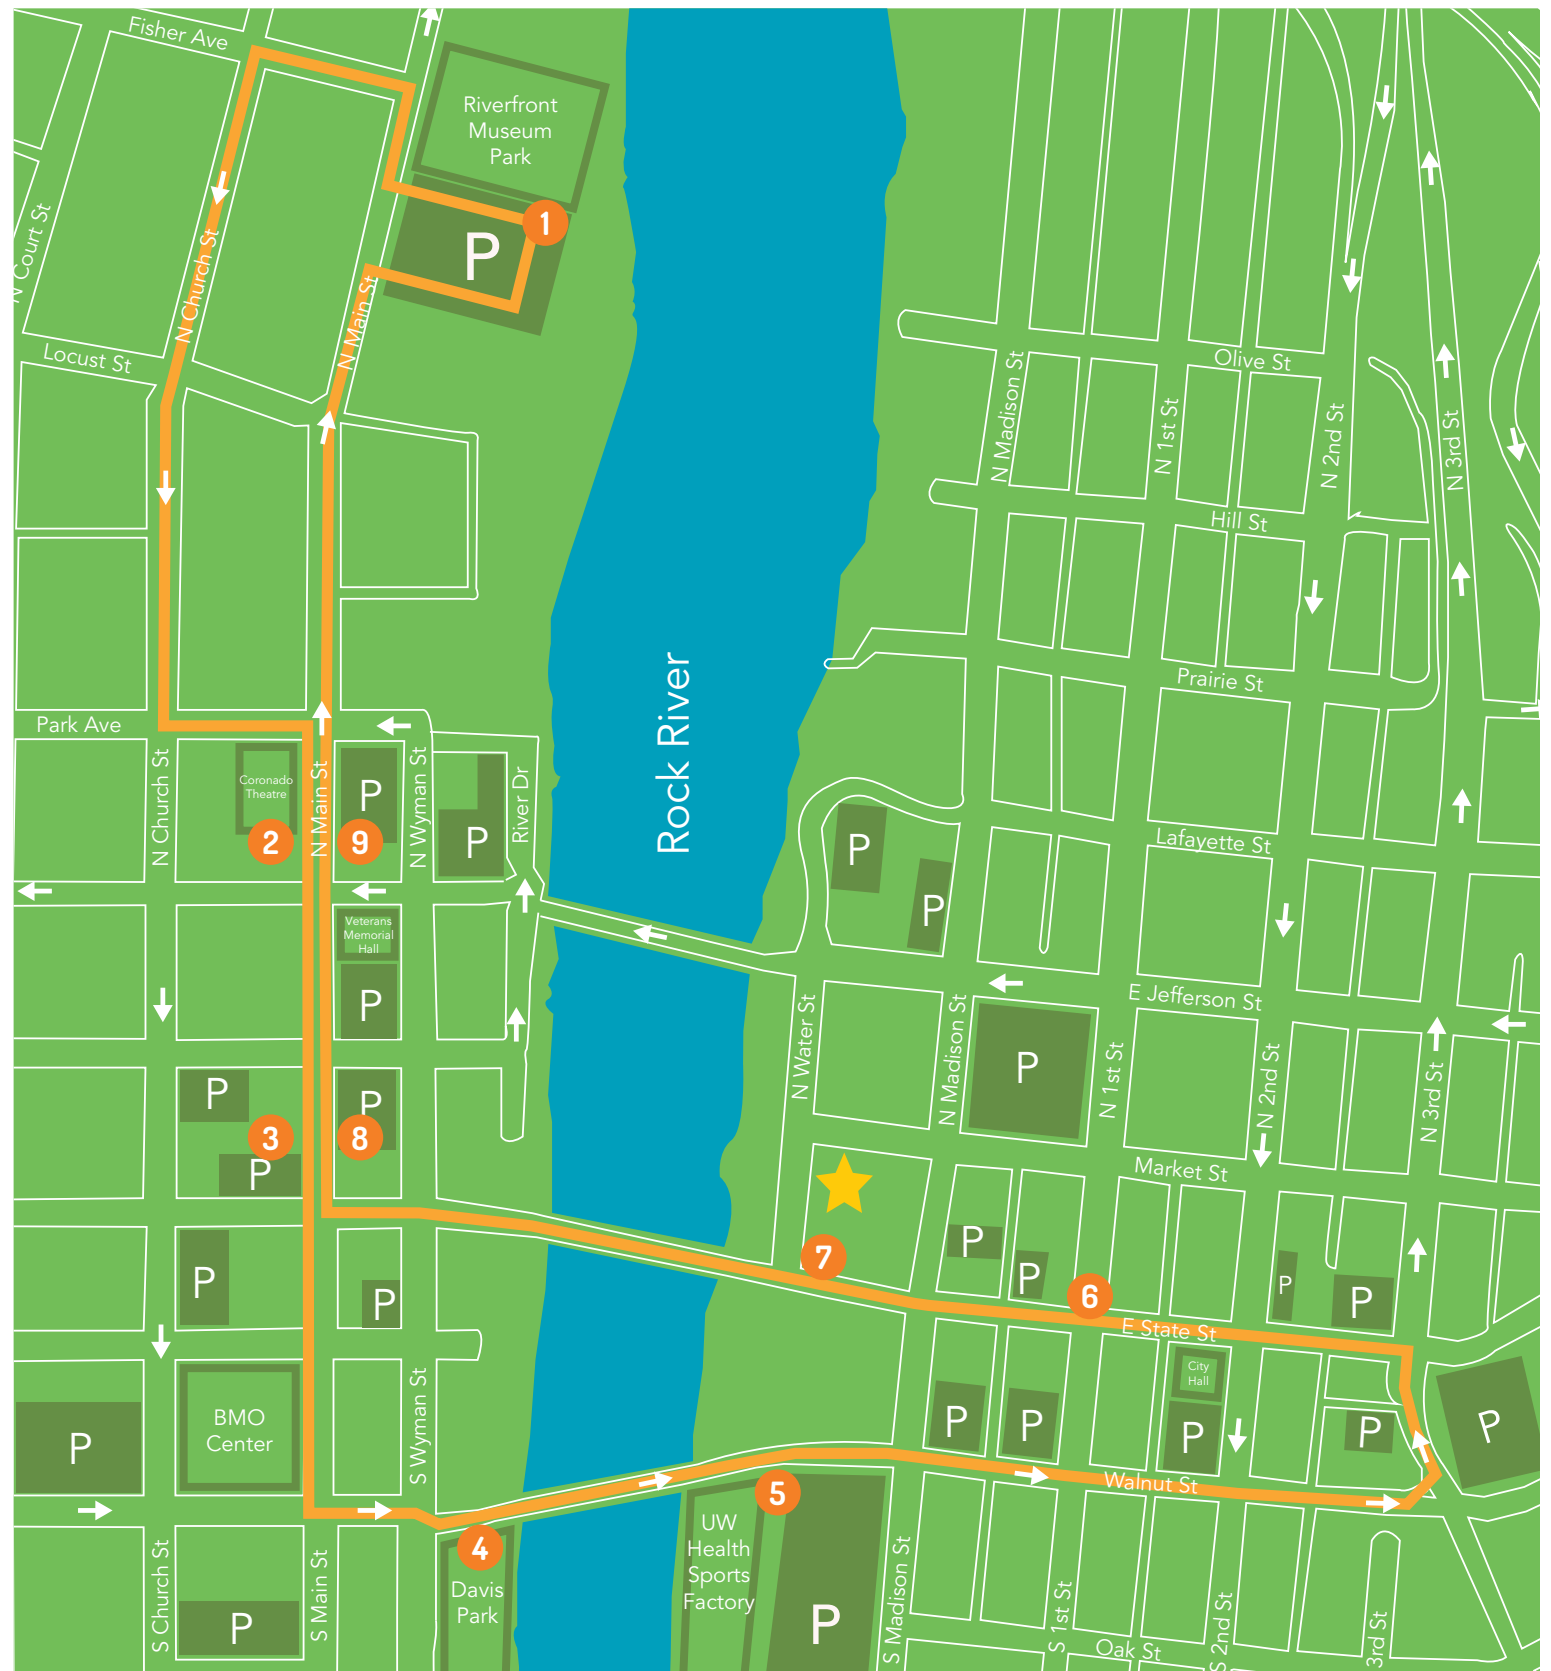

Rockford City Market FREE RMTD Shuttle Schedule

rockfordcitymarket.com

Shuttle Route Dates

Fridays from May 15 -
Aug 28, 2026

Service Time

4:00 - 9:22 p.m.

Purpose

To serve Rockford City Market, Museum Campus, Davis Park, and Downtown businesses.

MAP KEY

— Shuttle route

Shuttle stop

★ Rockford City Market location

P Public parking

▭ Parks/Attractions

⇒ One way street

1 Riverfront Museum Campus	4:00	4:25	4:50	5:15	5:40	6:05	6:30	6:55	7:20	7:45	8:10	8:35	9:00
2 Coronado Theatre	4:04	4:29	4:54	5:19	5:44	6:09	6:34	6:59	7:24	7:49	8:14	8:39	9:04
3 RPL Nordlof Center	4:06	4:31	4:56	5:21	5:46	6:11	6:36	7:01	7:26	7:51	8:16	8:41	9:06
4 Davis Park	4:10	4:35	5:00	5:25	5:50	6:15	6:40	7:05	7:30	7:55	8:20	8:45	9:10
5 UW Health Sports Factory	4:11	4:36	5:01	5:26	5:51	6:16	6:41	7:06	7:31	7:56	8:21	8:46	9:11
6 E. State & 2nd St.	4:15	4:40	5:05	5:30	5:55	6:20	6:45	7:10	7:35	8:00	8:25	8:50	9:15
★ 7 Rockford City Market	4:19	4:44	5:09	5:34	5:59	6:24	6:49	7:14	7:39	8:04	8:29	8:54	9:19
8 RPL Nordlof Center	4:20	4:45	5:10	5:35	6:00	6:25	6:50	7:15	7:40	8:05	8:30	8:55	9:20
9 Coronado Theatre	4:22	4:47	5:12	5:37	6:02	6:27	6:52	7:17	7:42	8:07	8:32	8:57	9:22