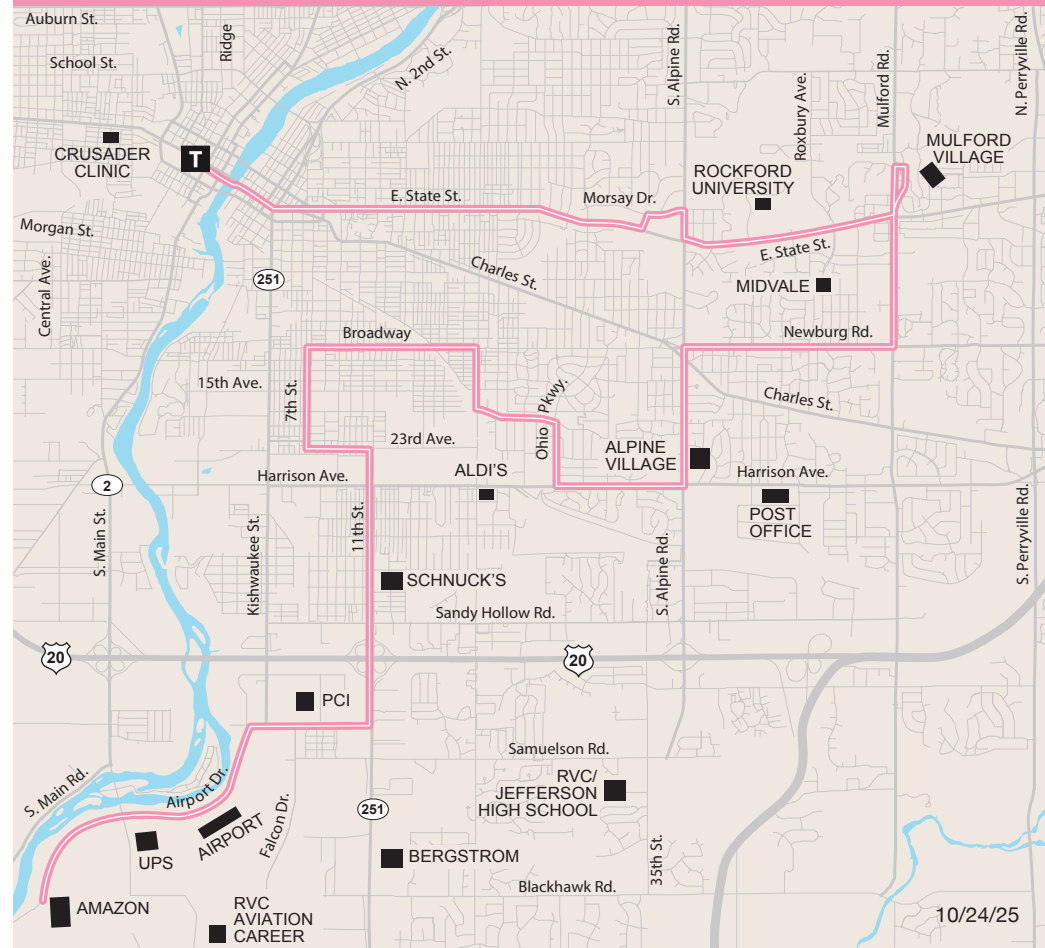

ROUTE 70 — AMAZON WEST BERTH G

Rockford Mass Transit District

- 70 Amazon East
- 71 Amazon West
- Transfer Center
- Landmarks
- Transfer Point

ROUTE 71 — AMAZON EAST BERTH H

Route 70: Amazon West

Amazon	15th Ave. & Seminary	W. State Crusader Clinic	Johnston & Auburn	N. Main & Belmont	Transfer Center
					BERTH G
					5:05 AM
5:15 AM	5:25 AM	5:36 AM	5:45 AM	5:55 AM	
6:05 PM	6:15 PM	6:25 PM	6:36 PM	6:45 PM	6:55 PM

Route Directions

DIRECTIONS FROM AMAZON: R-Kishwaukee Rd, continue to Airport Rd, L-Kishwaukee St, L-15th Ave, continue on Marchesano, R-S Central, R-Morgan St, L-S Winnebgo, L-W State St, L-Horace, R-Preston, R-Daisyfield, R-W State St, L-Pierpont, R-School St, L-Johnston, R-Auburn, L-N Rockton, R-W Riverside, R-N Main St, R-Auburn St, L-Ridge, L-Whitman, R-Church, R-Mulberry, L-Court, R-State

DIRECTIONS FROM DTTC: From State, R-Winnebago, R-Park, L-N Main St, L-Whitman, R-Ridge, R-Auburn, L-N Main, L-W Riverside, L-Rockton, R-Auburn, L-Johnston, R-School, L-Pierpont, R-W State St, L-Daisyfield, L-Preston, L-Horace, R-W State, R-Winnebago, R-Morgan, L-S Central, L-Michaigan, continue on Marchesano, continue on 15th Ave, R-Kishwaukee St, R-Airport Rd, continue on Kishwaukee Rd, L-into Amazon

DIRECTIONS FROM DTTC: R-Mulberry, R-Wyman, L-E State, L-Lynamr, R-Morsay, R-Alpine, L-E State, L-Mulford, R-Mulford Village Dr, L-Executive Dr, L-Mulford, R-Newburg, L-S Alpine, R-Harrison, R-Ohio Pkwy, L-Weslyn, R-20th, L-Broadway, L-7th St, L-23rd St, R-11th St, R-Airport, continue on Kishwaukee Rd, L-into Amazon