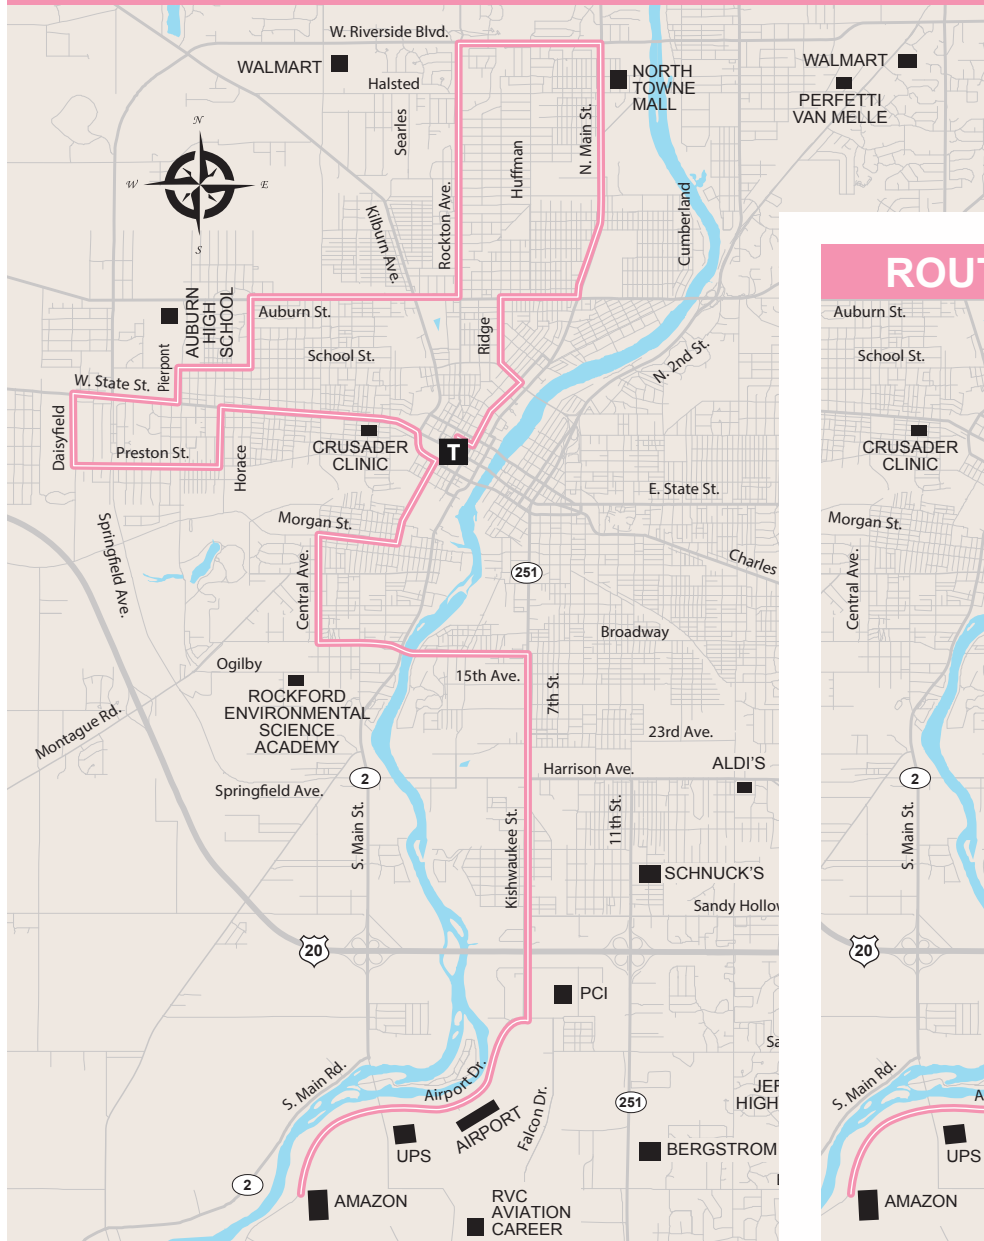

ROUTE 70 — AMAZON WEST BERTH G

Rockford Mass Transit District

- 70 Amazon East
- 71 Amazon West
- Transfer Center
- Landmarks
- Transfer Point

ROUTE 71 — AMAZON EAST BERTH H

Route 70: Amazon West

Amazon	15th Ave. & Seminary	W. State Crusader Clinic	Johnston & Auburn	N. Main & Belmont	Transfer Center
					BERTH G
					5:05 AM
5:15 AM	5:25 AM	5:36 AM	5:45 AM	5:55 AM	
6:05 PM	6:15 PM	6:25 PM	6:36 PM	6:45 PM	6:55 PM

Route Directions

DIRECTIONS FROM AMAZON: R-Kishwaukee Rd, continue to Airport Rd, L-Kishwaukee St, L-15th Ave, continue on Marchesano, R-S Central, R-Morgan St, L-S Winnebgo, L-W State St, L-Horace, R-Preston, R-Daisyfield, R-W State St, L-Pierpont, R-School St, L-Johnston, R-Auburn, L-N Rockton, R-W Riverside, R-N Main St, R-Auburn St, L-Ridge, L-Whitman, R-Church, R-Mulberry, L-Court, R-State

DIRECTIONS FROM DTTC: From State, R-Winnebago, R-Park, L-N Main St, L-Whitman, R-Ridge, R-Auburn, L-N Main, L-W Riverside, L-Rockton, R-Auburn, L-Johnston, R-School, L-Pierpont, R-W State St, L-Daisyfield, L-Preston, L-Horace, R-W State, R-Winnebago, R-Morgan, L-S Central, L-Michaigan, continue on Marchesano, continue on 15th Ave, R-Kishwaukee St, R-Airport Rd, continue on Kishwaukee Rd, L-into Amazon

DIRECTIONS FROM DTTC: R-Mulberry, R-Wyman, L-E State, L-Lynamr, R-Morsay, R-Alpine, L-E State, L-Mulford, R-Mulford Village Dr, L-Executive Dr, L-Mulford, R-Newburg, L-S Alpine, R-Harrison, R-Ohio Pkwy, L-Weslyn, R-20th, L-Broadway, L-7th St, L-23rd St, R-11th St, R-Airport, continue on Kishwaukee Rd, L-into Amazon