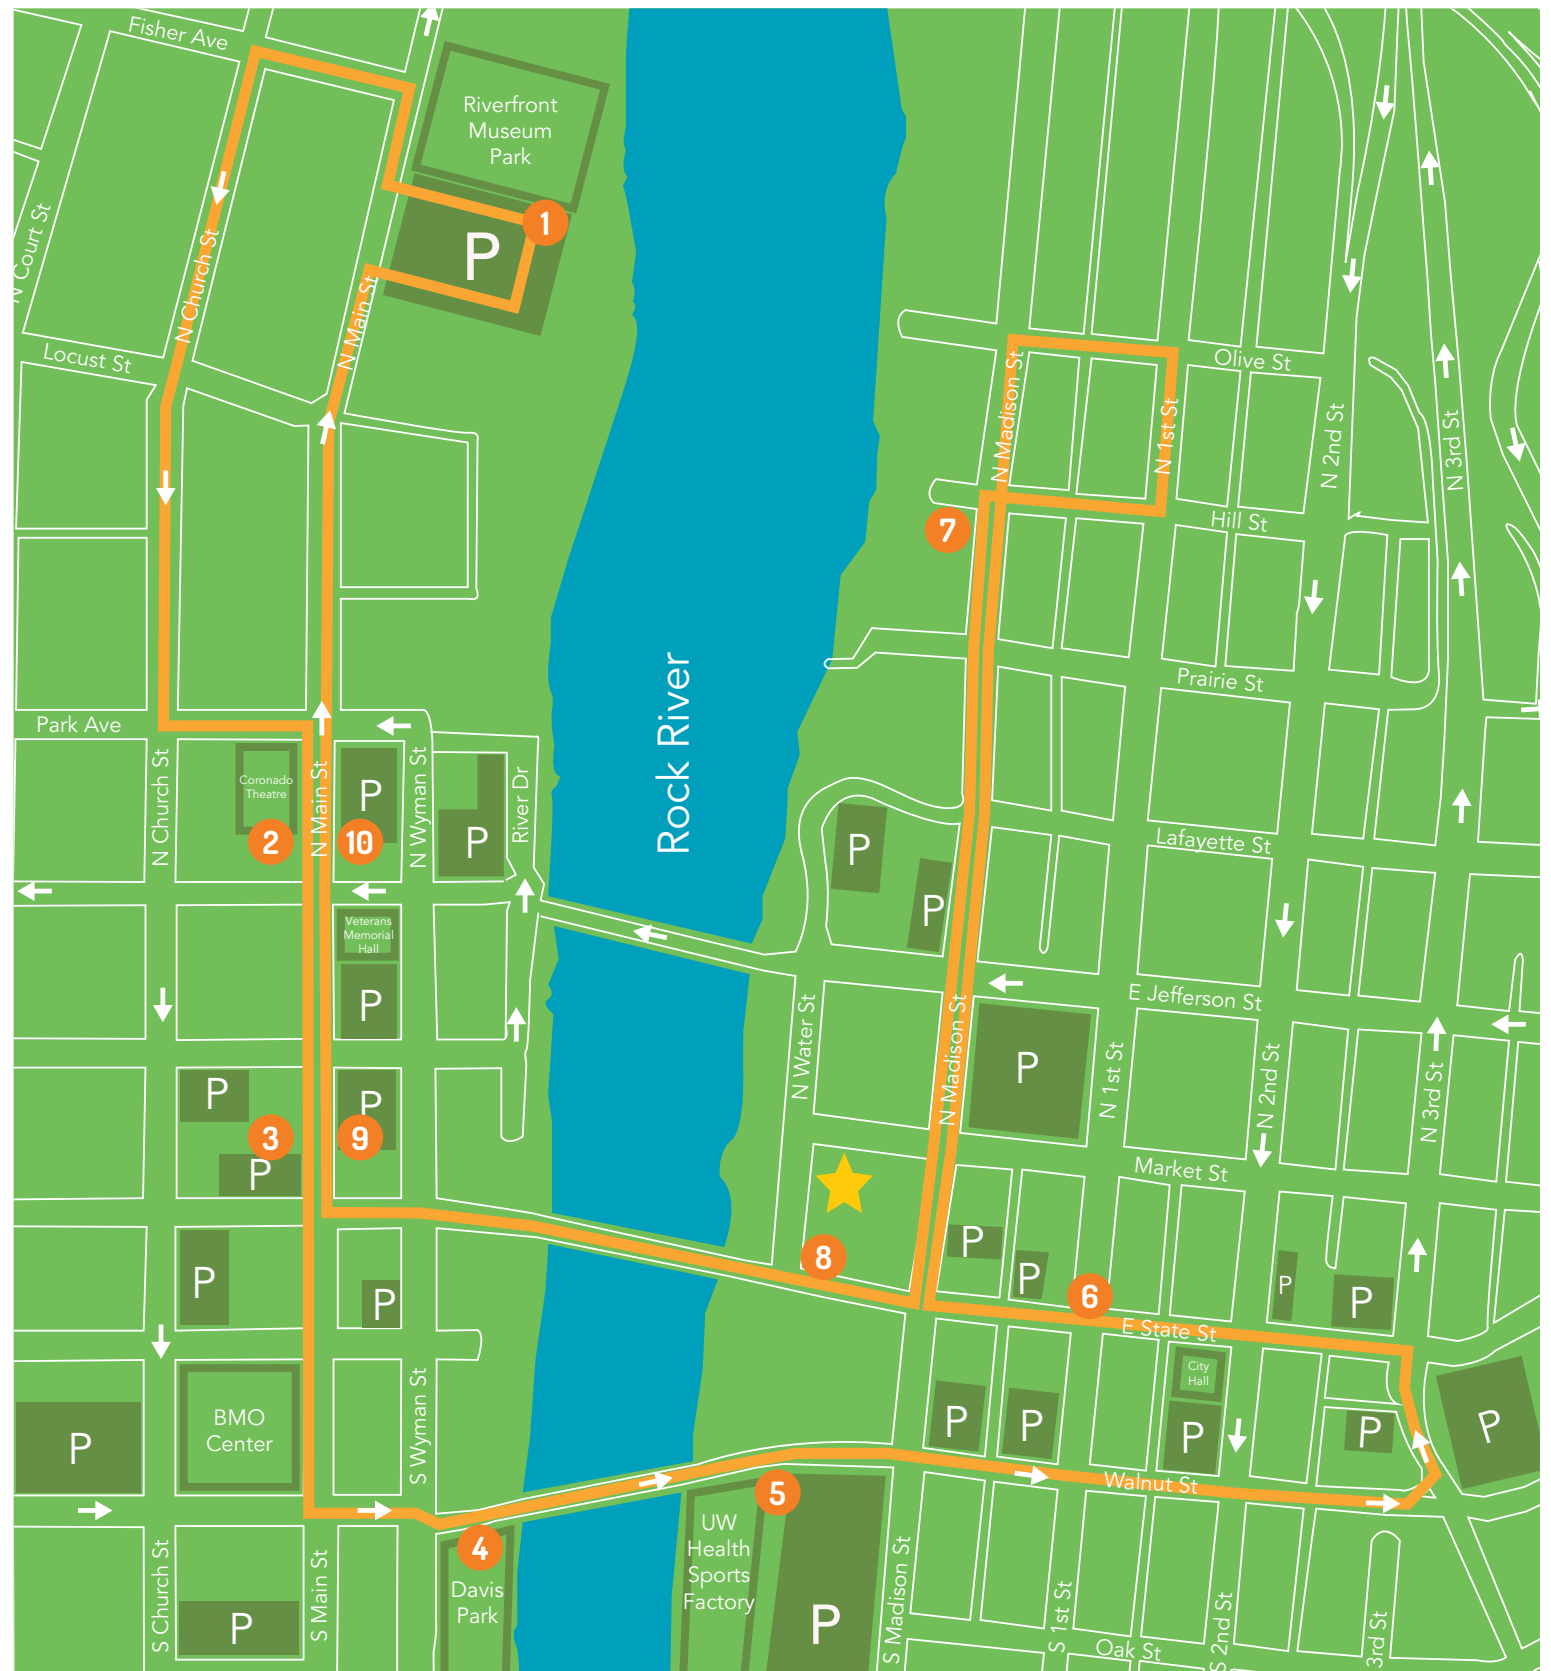

### Shuttle Route Dates

Fridays from May 16 -  
Sept 5, 2025

### Purpose

To serve Rockford City Market, Museum Campus, Davis Park, and Downtown businesses.

### MAP KEY

— Shuttle route

# Shuttle stop

★ Rockford City Market location

P Public parking

▭ Parks/Attractions

⇒ One way street

1 Riverfront Museum Campus	4:00	4:25	4:50	5:15	5:40	6:05	6:30	6:55	7:20	7:45	8:10	8:35	9:00
2 Coronado Theatre	4:04	4:29	4:54	5:19	5:44	6:09	6:34	6:59	7:24	7:49	8:14	8:39	9:04
3 RPL Nordlof Center	4:06	4:31	4:56	5:21	5:46	6:11	6:36	7:01	7:26	7:51	8:16	8:41	9:06
4 Davis Park	4:10	4:35	5:00	5:25	5:50	6:15	6:40	7:05	7:30	7:55	8:20	8:45	9:10
5 UW Health Sports Factory	4:11	4:36	5:01	5:26	5:51	6:16	6:41	7:06	7:31	7:56	8:21	8:46	9:11
6 E. State & 2nd St.	4:15	4:40	5:05	5:30	5:55	6:20	6:45	7:10	7:35	8:00	8:25	8:50	9:15
7 Madison & Hill St.	4:17	4:42	5:07	5:32	5:57	6:22	6:47	7:12	7:37	8:02	8:27	8:52	9:17
★ 8 Rockford City Market	4:19	4:44	5:09	5:34	5:59	6:24	6:49	7:14	7:39	8:04	8:29	8:54	9:19
9 RPL Nordlof Center	4:20	4:45	5:10	5:35	6:00	6:25	6:50	7:15	7:40	8:05	8:30	8:55	9:20
10 Coronado Theatre	4:22	4:47	5:12	5:37	6:02	6:27	6:52	7:17	7:42	8:07	8:32	8:57	9:22