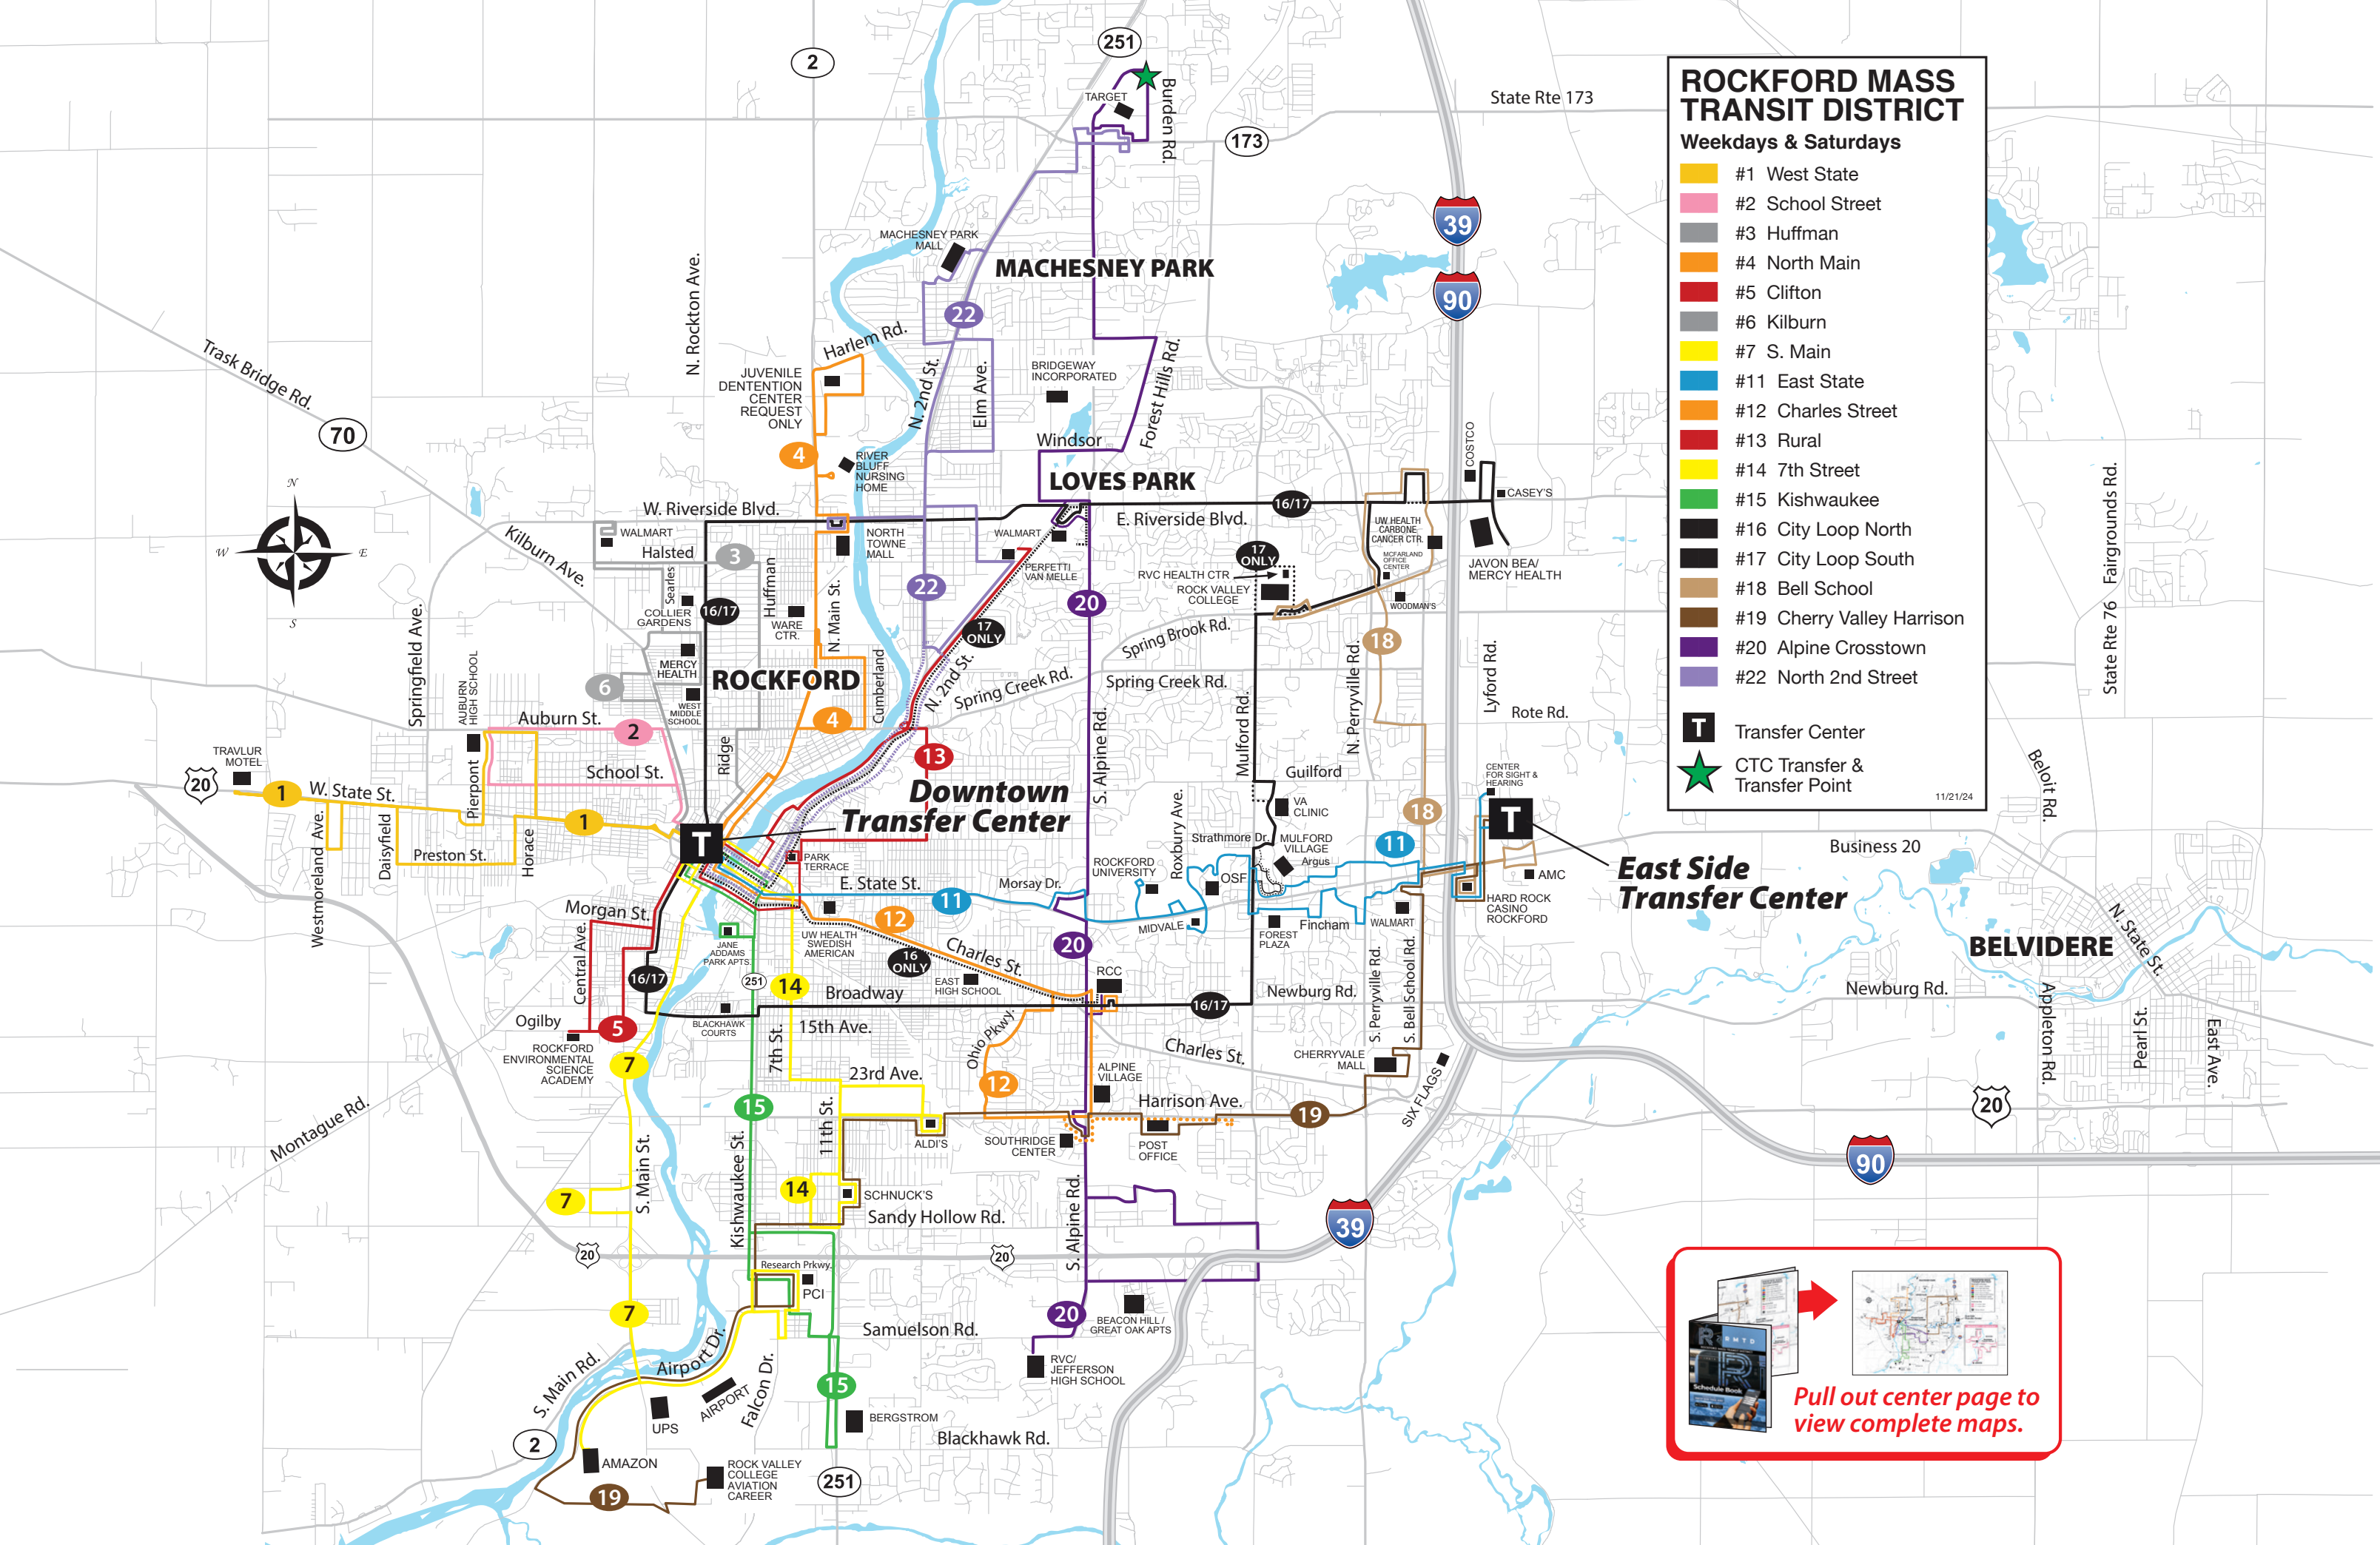

ROCKFORD MASS TRANSIT DISTRICT

Weekdays & Saturdays

- #1 West State
- #2 School Street
- #3 Huffman
- #4 North Main
- #5 Clifton
- #6 Kilburn
- #7 S. Main
- #11 East State
- #12 Charles Street
- #13 Rural
- #14 7th Street
- #15 Kishwaukee
- #16 City Loop North
- #17 City Loop South
- #18 Bell School
- #19 Cherry Valley Harrison
- #20 Alpine Crosstown
- #22 North 2nd Street

T Transfer Center
★ CTC Transfer & Transfer Point

11/21/24

Pull out center page to view complete maps.