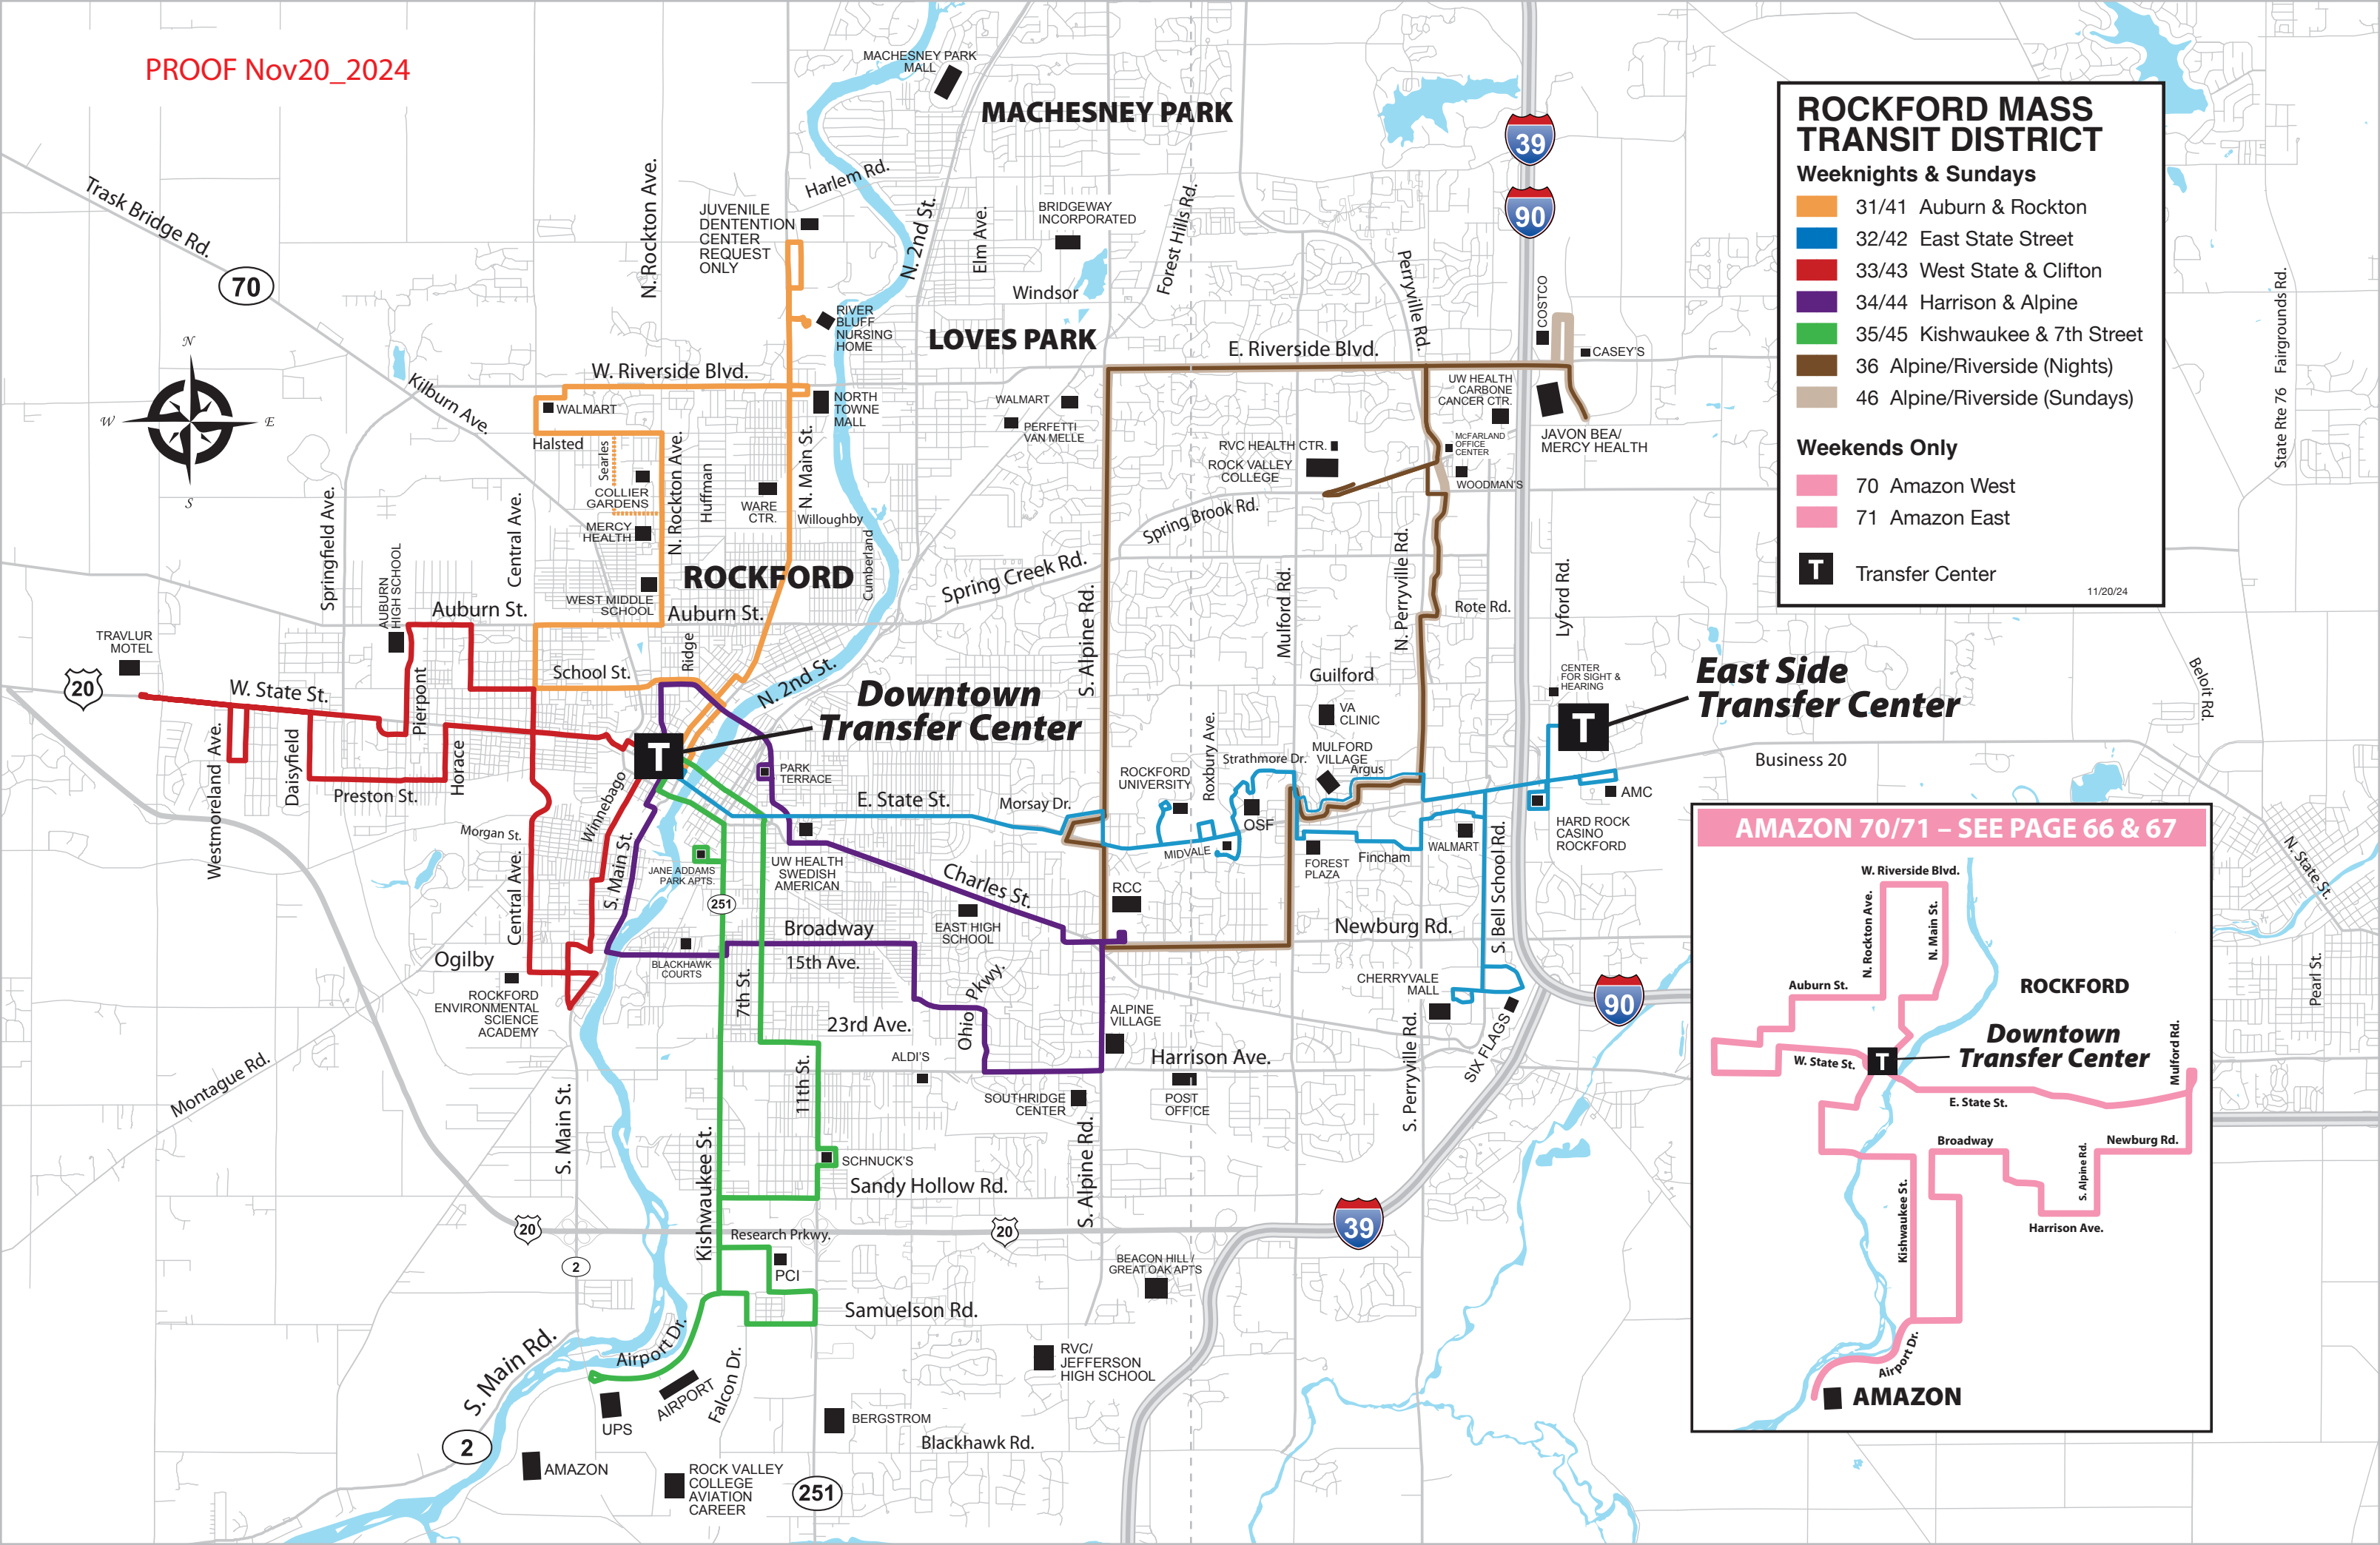

ROCKFORD MASS TRANSIT DISTRICT

Weekdays & Saturdays

- #1 West State
- #2 School Street
- #3 Huffman
- #4 North Main
- #5 Clifton
- #6 Kilburn
- #7 S. Main
- #11 East State
- #12 Charles Street
- #13 Rural
- #14 7th Street
- #15 Kishwaukee
- #16 City Loop North
- #17 City Loop South
- #18 Bell School
- #19 Cherry Valley Harrison
- #20 Alpine Crosstown
- #22 North 2nd Street

T Transfer Center
★ CTC Transfer & Transfer Point

11/21/24

ROCKFORD MASS TRANSIT DISTRICT

Weeknights & Sundays

- 31/41 Auburn & Rockton
- 32/42 East State Street
- 33/43 West State & Clifton
- 34/44 Harrison & Alpine
- 35/45 Kishwaukee & 7th Street
- 36 Alpine/Riverside (Nights)
- 46 Alpine/Riverside (Sundays)

Weekends Only

- 70 Amazon West
- 71 Amazon East

T Transfer Center

11/20/24

AMAZON 70/71 - SEE PAGE 66 & 67