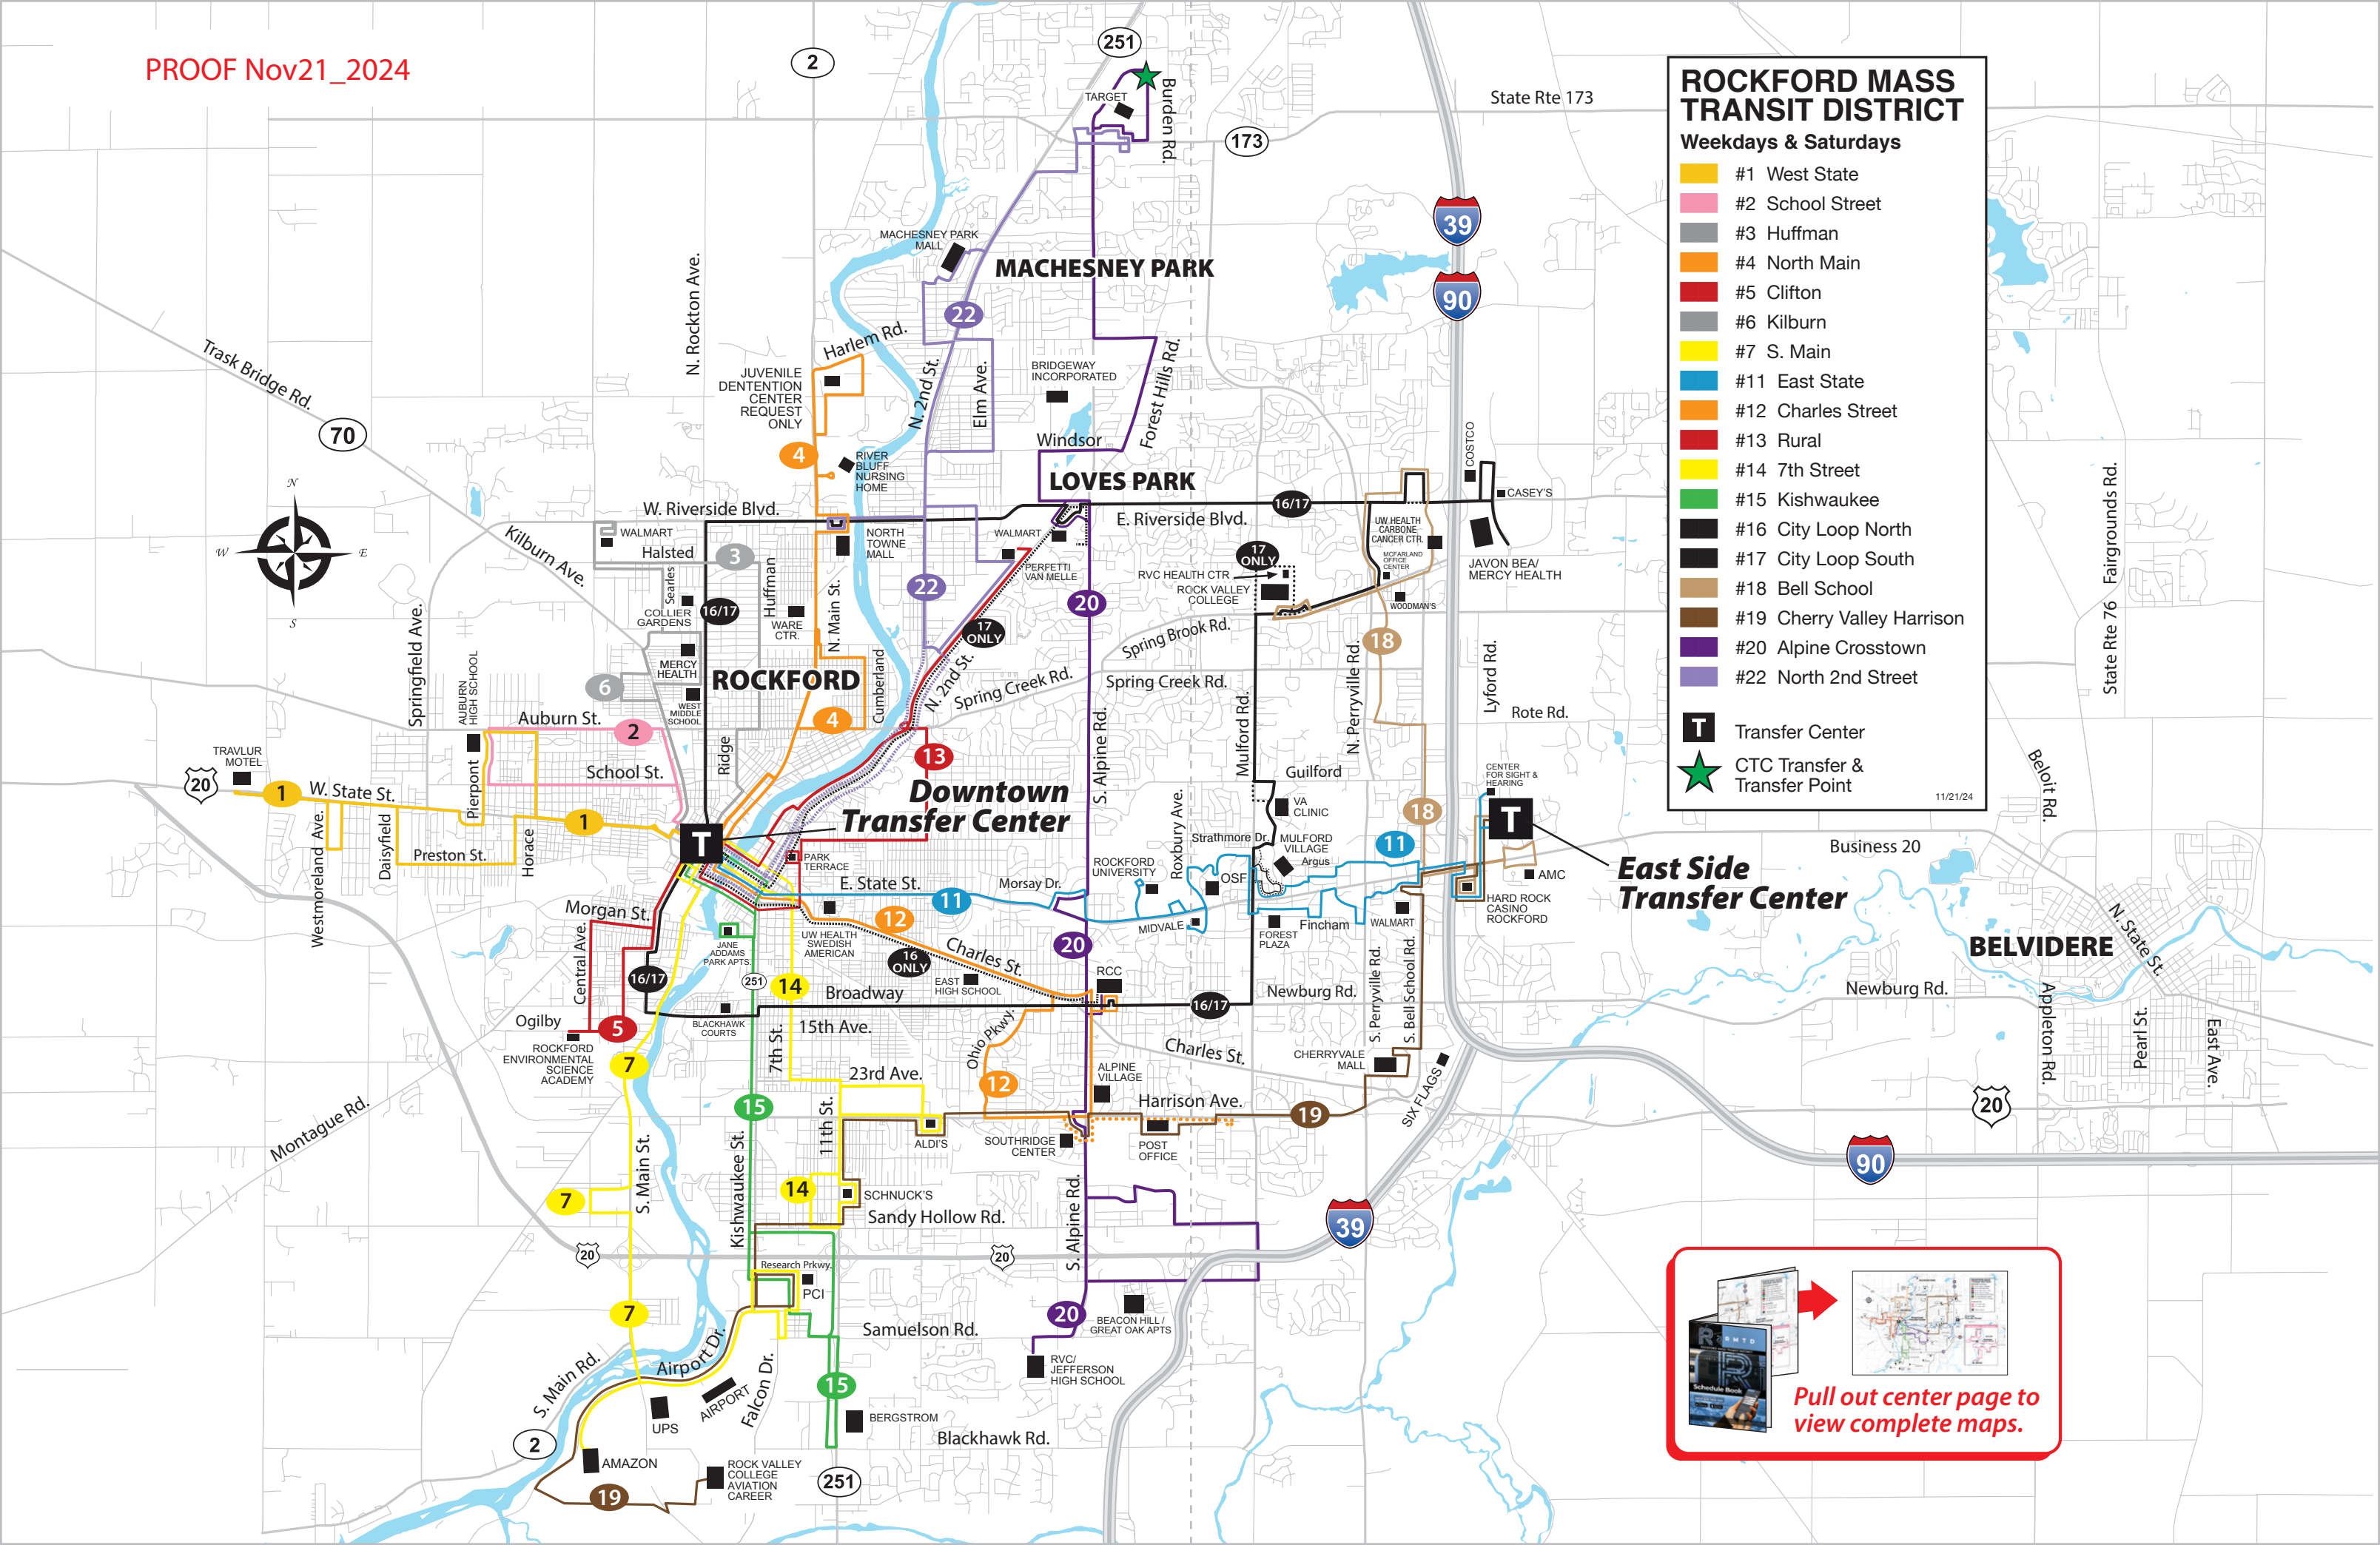

ROCKFORD MASS TRANSIT DISTRICT

Weekdays & Saturdays

- #1 West State
- #2 School Street
- #3 Huffman
- #4 North Main
- #5 Clifton
- #6 Kilburn
- #7 S. Main
- #11 East State
- #12 Charles Street
- #13 Rural
- #14 7th Street
- #15 Kishwaukee
- #16 City Loop North
- #17 City Loop South
- #18 Bell School
- #19 Cherry Valley Harrison
- #20 Alpine Crosstown
- #22 North 2nd Street

T Transfer Center
★ CTC Transfer & Transfer Point

11/21/24

ROCKFORD MASS TRANSIT DISTRICT

Weeknights & Sundays

- 31/41 Auburn & Rockton
- 32/42 East State Street
- 33/43 West State & Clifton
- 34/44 Harrison & Alpine
- 35/45 Kishwaukee & 7th Street
- 36 Alpine/Riverside (Nights)
- 46 Alpine/Riverside (Sundays)

Weekends Only

- 70 Amazon West
- 71 Amazon East

T Transfer Center

11/20/24

AMAZON 70/71 - SEE PAGE 66 & 67