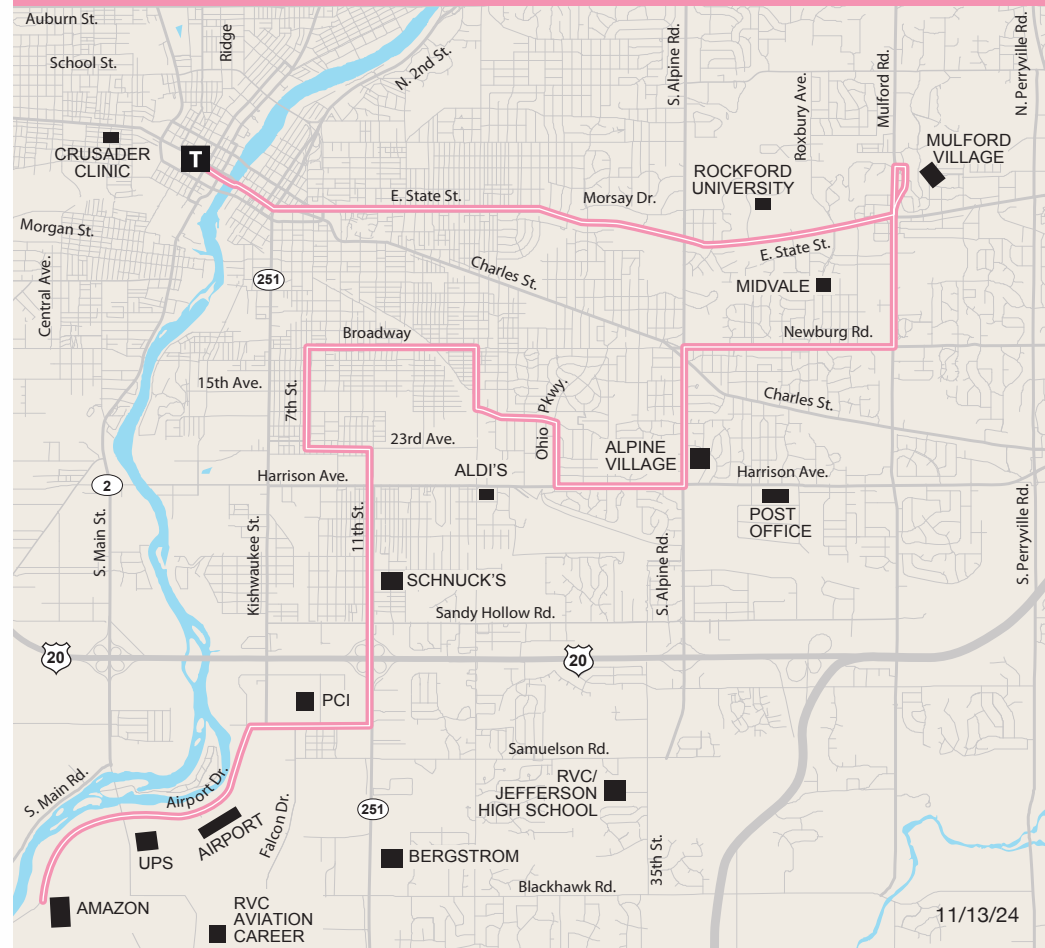

BERTH H

BERTH G

ROUTE 70 — AMAZON WEST

Rockford Mass Transit District

- 70 Amazon East
- 71 Amazon West
- T Transfer Center
- Landmarks
- Transfer Point

ROUTE 71 — AMAZON EAST

Route 70: Amazon West

Amazon	Kishwaukee & Ranger	15th Ave. & Seminary	S. Central Ave. & Montague	W. State Crusader Clinic	Preston & Springfield	Johnston & Auburn	Rockton & Halsted	N. Main & Belmont	Ridge & Auburn	Transfer Center
										BERTH G
5:05 AM	5:11 AM	5:15 AM	5:20 AM	5:27 AM	5:33 AM	5:40 AM	5:46 AM	5:50 AM	5:55 AM	5:59 AM
6:05 PM	6:11 PM	6:15 PM	6:20 PM	6:27 PM	6:33 PM	6:40 PM	6:46 PM	6:50 PM	6:58 PM	7:02 PM

Route Directions

DIRECTIONS FROM AMAZON: R-Kishwaukee Rd, continue to Airport Rd, L-Kishwaukee St, L-15th Ave, continue on Marchesano, R-S Central, R-Morgan St, L-S Winnebgo, L-W State St, L-Horace, R-Preston, R-Daisyfield, R-W State St, L-Pierpont, R-School St, L-Johnston, R-Auburn, L-N Rockton, R-W Riverside, R-N Main St, R-Auburn St, L-Ridge, L-Whitman, R-Church, R-Mulberry, L-Court, R-State into Berth.

DIRECTIONS FROM DTTC: From State, R-Winnebago, R-Park, L-N Main, L-W Riverside, L-Rockton, R-Auburn, L-Johnston, R-School, L-Pierpont, R-W State St, L-Daisyfield, L-Preston, L-Horace, R-W State, continue to Chestnut, R-Winnebago, R-Morgan, L-S Central, L-Marchesano, continue on 15th Ave, R-Kishwaukee St, R-Airport Rd, continue on Kishwaukee Rd, L-into Amazon.

DIRECTIONS FROM DTTC: R-Mulberry, R-Wyman, L-E State, L-Lynamr, R-Morsay, R-Alpine, L-E State, L-Mulford, R-Mulford Village Dr, L-Executive Dr, L-Mulford, R-Newburg, L-S Alpine, R-Harrison, R-Ohio Pkwy, L-Weslyn, R-20th, L-Broadway, L-7th St, L-23rd St, R-11th St, R-Airport, continue on Kishwaukee Rd, L-into Amazon.