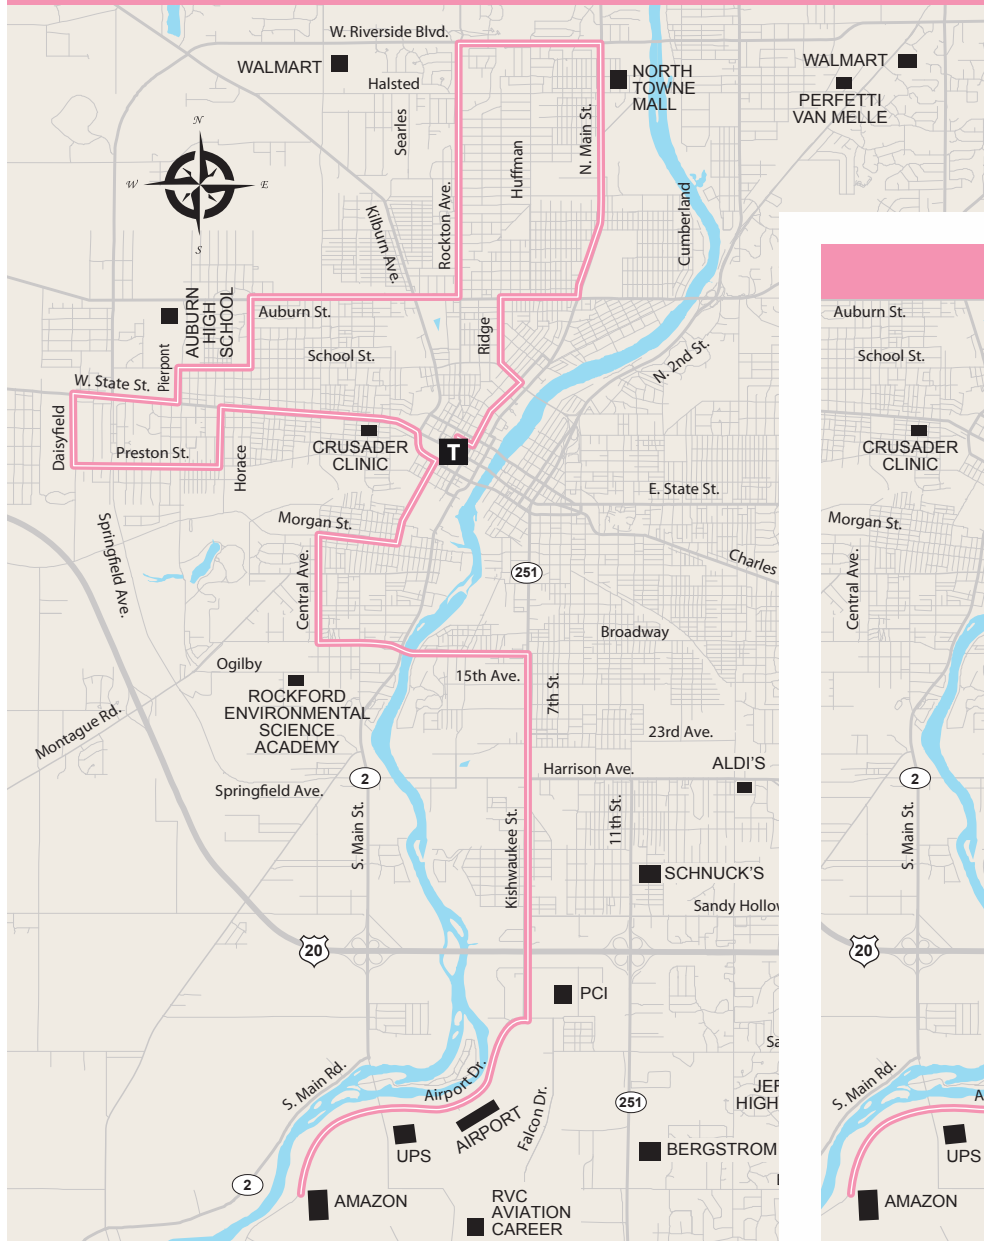

BERTH H

BERTH G

ROUTE 70 — AMAZON WEST

Rockford Mass Transit District

- 70 Amazon East
- 71 Amazon West
- T Transfer Center
- Landmarks
- Transfer Point

ROUTE 71 — AMAZON EAST

Route 70: Amazon West

Amazon	Kishwaukee & Ranger	15th Ave. & Seminary	S. Central Ave. & Montague	W. State Crusader Clinic	Preston & Springfield	Johnston & Auburn	Rockton & Halsted	N. Main & Belmont	Ridge & Auburn	Transfer Center
										BERTH G
5:05 AM	5:11 AM	5:15 AM	5:20 AM	5:27 AM	5:33 AM	5:40 AM	5:46 AM	5:50 AM	5:55 AM	5:59 AM
6:05 PM	6:11 PM	6:15 PM	6:20 PM	6:27 PM	6:33 PM	6:40 PM	6:46 PM	6:50 PM	6:58 PM	7:02 PM

Route Directions

DIRECTIONS FROM AMAZON: R-Kishwaukee Rd, continue to Airport Rd, L-Kishwaukee St, L-15th Ave, continue on Marchesano, R-S Central, R-Morgan St, L-S Winnebgo, L-W State St, L-Horace, R-Preston, R-Daisyfield, R-W State St, L-Pierpont, R-School St, L-Johnston, R-Auburn, L-N Rockton, R-W Riverside, R-N Main St, R-Auburn St, L-Ridge, L-Whitman, R-Church, R-Mulberry, L-Court, R-State into Berth.

DIRECTIONS FROM DTTC: From State, R-Winnebago, R-Park, L-N Main, L-W Riverside, L-Rockton, R-Auburn, L-Johnston, R-School, L-Pierpont, R-W State St, L-Daisyfield, L-Preston, L-Horace, R-W State, continue to Chestnut, R-Winnebago, R-Morgan, L-S Central, L-Marchesano, continue on 15th Ave, R-Kishwaukee St, R-Airport Rd, continue on Kishwaukee Rd, L-into Amazon.

DIRECTIONS FROM DTTC: R-Mulberry, R-Wyman, L-E State, L-Lynamr, R-Morsay, R-Alpine, L-E State, L-Mulford, R-Mulford Village Dr, L-Executive Dr, L-Mulford, R-Newburg, L-S Alpine, R-Harrison, R-Ohio Pkwy, L-Weslyn, R-20th, L-Broadway, L-7th St, L-23rd St, R-11th St, R-Airport, continue on Kishwaukee Rd, L-into Amazon.