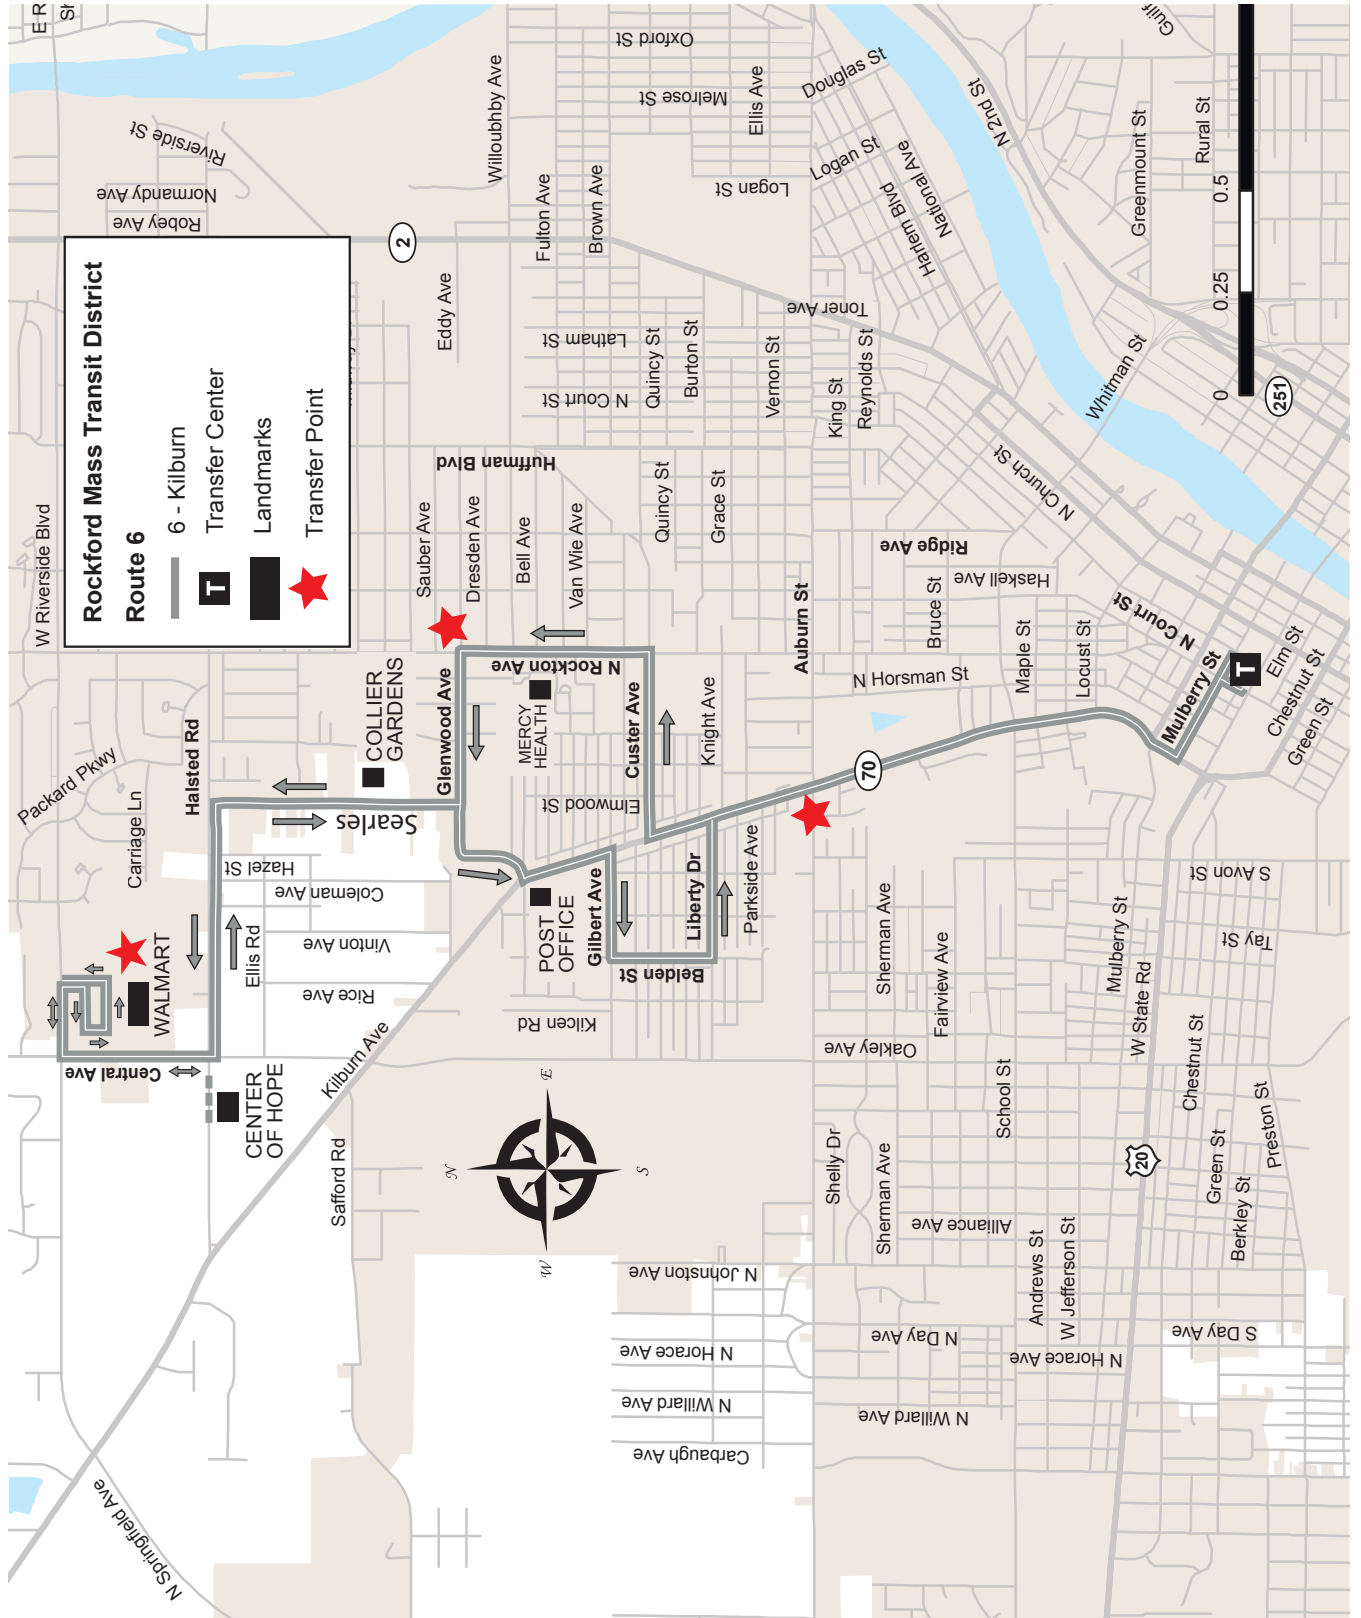

Kilburn

Shaded areas reflect weekday and Saturday times
 Unshaded areas reflect weekdays only

Route 6: Kilburn

OUTBOUND		INBOUND		
Transfer Center		Collier Gardens	Walmart ★	Transfer Center
6:00	6:06	6:13	6:20	6:40
7:30	7:36	7:43	7:50	8:10
9:00	9:06	9:13	9:20	9:40
10:30	10:36	10:43	10:50	11:10
12:00	12:06	12:13	12:20	12:40
1:30	1:36	1:43	1:50	2:10
3:00	3:06	3:13	3:20	3:40
4:30	4:36	4:43	4:50	5:10

Route Directions

R on W. State, R on Rockton, L on Mulberry, R on Kilburn, R on Custer, L on Rockton, L on Glenwood, R on Searles, L on Halsted, R on Central, R into Walmart, R in front of Arby's, L into parking lot, L in front of Walmart to bus shelter, L to Riverside, L on Riverside, L on Central, L on Halsted, R on Searles, R on Glenwood, L on Kilburn, R on Gilbert, L on Belden, L on Liberty, R on Kilburn, L on Mulberry, R on Court.