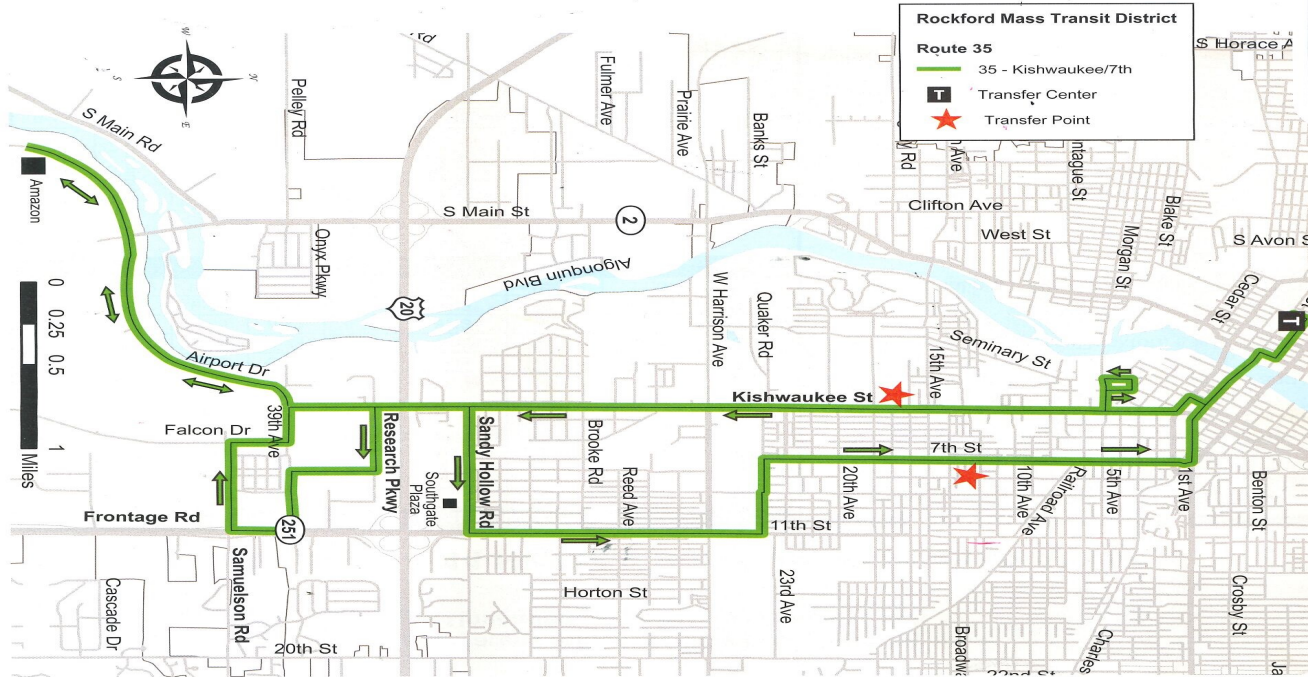

Nights & Sundays: Kishwaukee & 7th St. 35/45

WEEK NIGHTS—Note Airport and UPS by request only.

Transfer Center	E. State & 2nd	Seminary & College	Kishwaukee & Ranger	Research & Assembly	Samuelson & Falcon	Kmart	11th Street & 23rd Ave	7th Street & Broadway	Transfer Center
615	620	623	630	635	640	645	650	655	710
715	720	723	730	735	740	745	750	755	810
815	820	823	830	835	840	845	850	855	910
915	920	923	930	935	940	945	950	955	1010
1015	1020	1023	1030	1035	1040	1045	1050	1055	1110

SUNDAYS— Sunday Service goes to Amazon @ 9:45 & 4:42

Transfer Center	E. State & 2nd	Seminary & College	Kishwaukee & Ranger	Research & Assembly	Samuelson & Falcon	Kmart	11th Street & 23rd Ave	7th Street & Broadway	Transfer Center
915	920	923	930	935	940	945	950	955	1010
1015	1020	1023	1030	1035	1040	1045	1050	1055	1110
1115	1120	1123	1130	1135	1140	1145	1150	1155	1210
1215	1220	1223	1230	1235	1240	1245	1250	1255	110
115	120	123	130	135	140	145	150	155	210
215	220	223	230	235	240	245	250	255	310
315	320	323	330	335	340	345	350	355	410
415	420	423	430	435	440	445	450	455	510