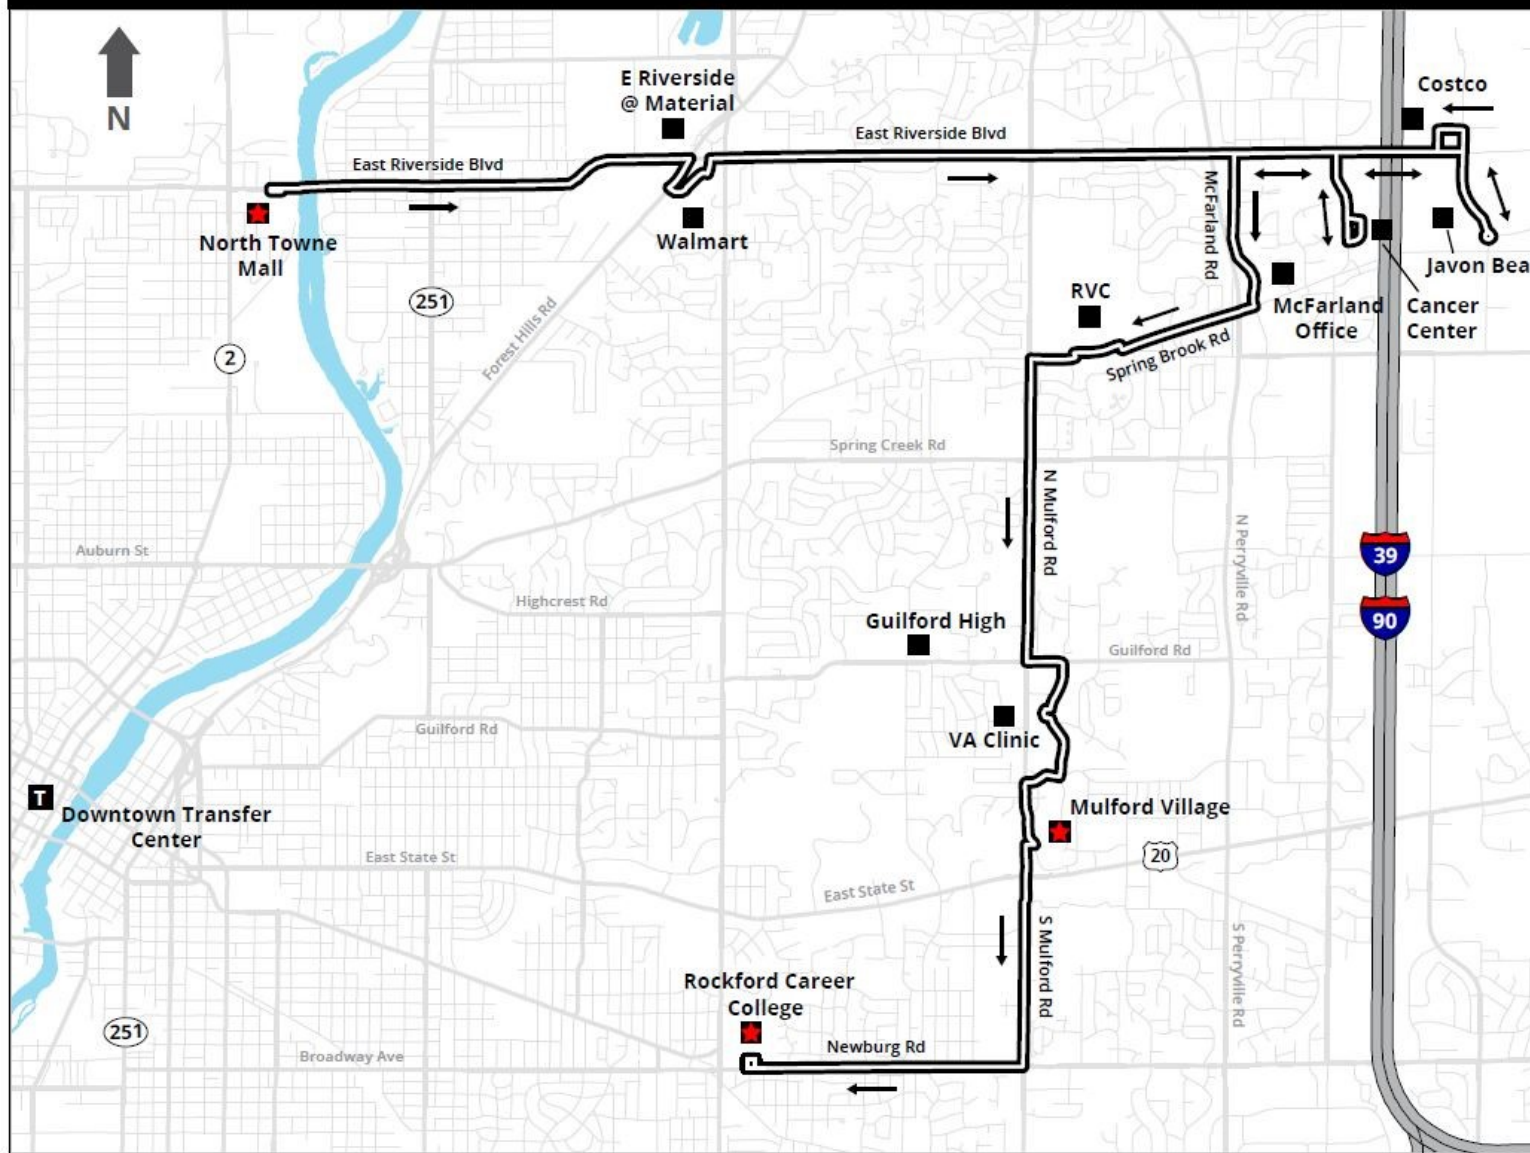

#16 City Loop North - Temporary

Please note that while the condensed Loop routes are in effect, the Loop routes will head out in their respective directions until the end of the line and then return to their original location running the other Loop time points. Shaded area is weekdays and Sat-

North Loop - Bus 1	16	17	16	17	16	17	16	17	16	17	N36
Transfer Center	630		820						230 pm		
Rockford Career College		740		940		1140		140			340
Mulford Village		755		955		1155		155			355
VA Clinic		800		10005		1200		200			400
RVC		805		1005		1205		205			405
McFarland Office Center		810		1010		1210		210			410
Javon Bea Hospital		820		1020		1220		220			420
Riverside @ Material		830		1030		1230		230			430
North Towne Mall	640	840	840	1040	1040	1240	1240	240	240	440	440
Riverside @ Material	650		850		1050		1250		250		450
Javon Bea Hospital	700		900		1100		100		300		500
McFarland Office Center	705		905		1105		105		305		505
RVC	710		910		1110		110		310		510
VA Clinic	715		915		1115		115		315		515
Mulford Village	725		925		1125		125		325		525
Rockford Career College	740		940		1140		140		340		540

N36 to
Lynmar
Start N36

South Loop - Bus 2	17	16	17	16	17	16	17	16	17	16
Transfer Center	625		820						225	
Rockford Career College	640		840		1040		1240		240	440
Mulford Village	655		855		1055		1255		255	455
VA Clinic	700		900		1100		100		300	500
RVC	705		905		1105		105		305	505
McFarland Office Center	710		910		1110		110		310	510
Javon Bea Hospital	720		920		1120		120		320	520
Riverside @ Material	730		930		1130		130		330	530
North Towne Mall	740	740	940	940	1140	1140	140	140	340	340
Riverside @ Material		750		950		1150		150		350
Javon Bea Hospital		800		1000		1200		200		400
McFarland Office Center		805		1005		1205		205		405
RVC		810		1010		1210		210		410
VA Clinic		815		1015		1215		215		415
Mulford Village		825		1025		1225		225		425
Rockford Career College		840		1040		1240		240		440

540 pm to
DTTC