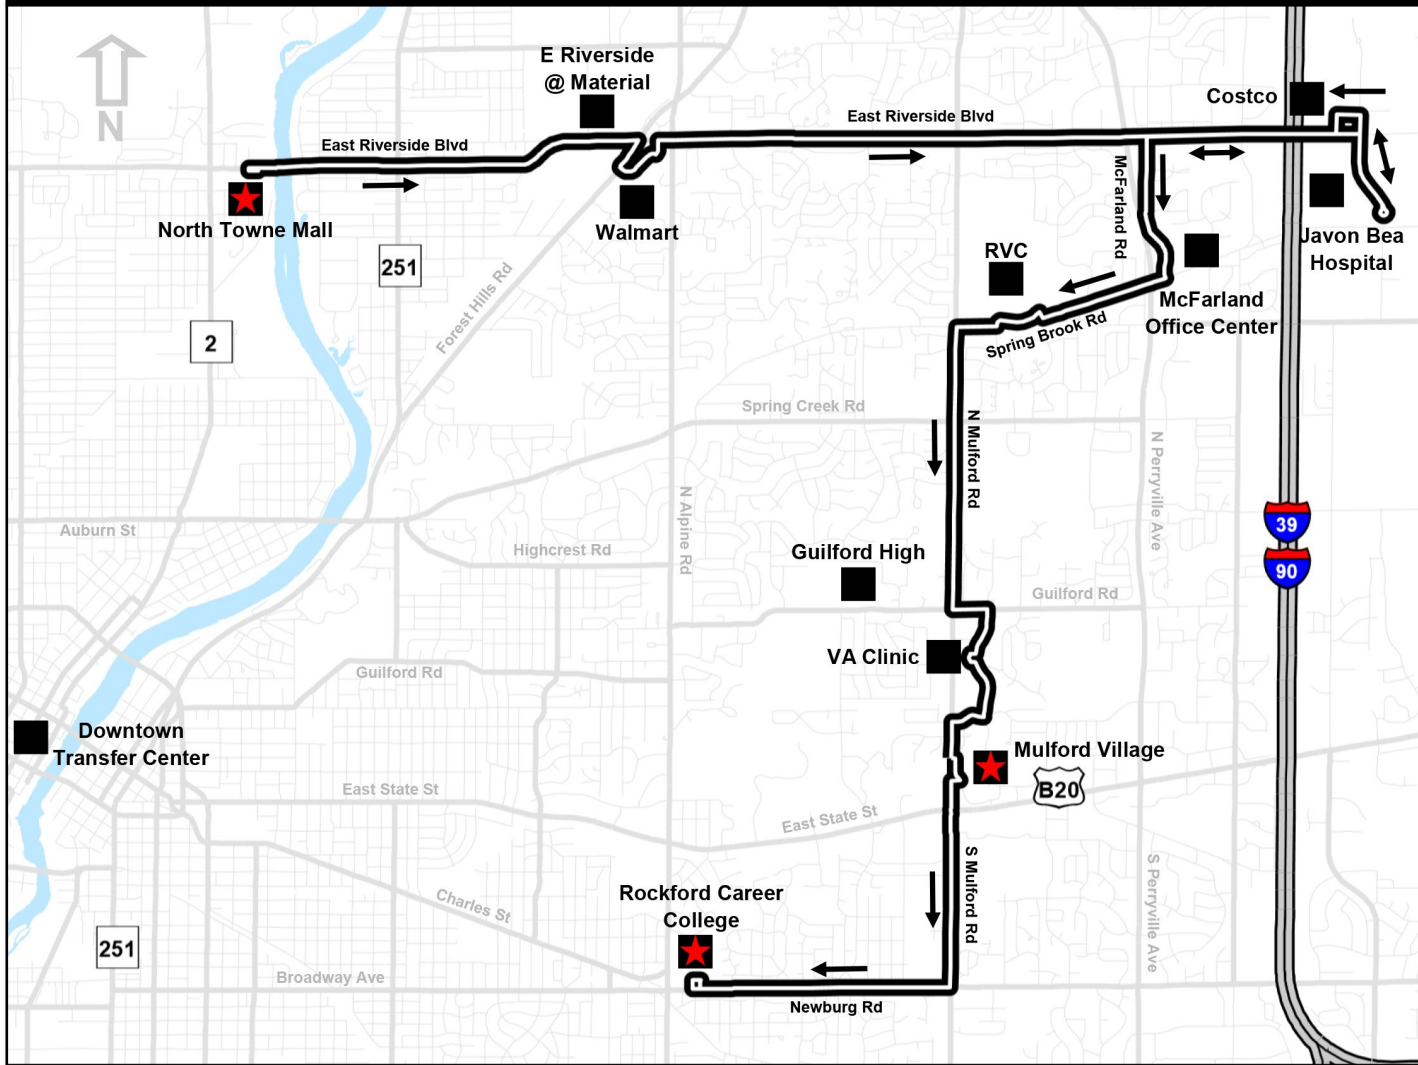

# #16 City Loop North-Temporary

Please note that while the condensed Loop routes are in effect, the Loop routes will head out in their respective directions until the end of the line and then return to their original location running the other Loop time points. Shaded area is weekdays and Saturday, unshaded area is weekdays only.

North Loop - Bus 1	16	17	16	17	16	17	16	17	16	17	N36
Transfer Center	630	820 Sat						230 pm			
Rockford Career College		740		940		1140		140		340	
Mulford Village		755		955		1155		155		355	
VA Clinic		800		10005		1200		200		400	
RVC		805		1005		1205		205		405	
McFarland Office Center		810		1010		1210		210		410	
Javon Bea Hospital		820		1020		1220		220		420	
Riverside @ Material		830		1030		1230		230		430	
North Towne Mall	640	840	840	1040	1040	1240	1240	240	240	440	440
Riverside @ Material	650		850		1050		1250		250		450
Javon Bea Hospital	700		900		1100		100		300		500
McFarland Office Center	705		905		1105		105		305		505
RVC	710		910		1110		110		310		510
VA Clinic	715		915		1115		115		315		515
Mulford Village	725		925		1125		125		325		525
Rockford Career College	740		940		1140		140		340		540

N36 to  
Lynmar  
Start N36

South Loop - Bus 2	17	16	17	16	17	16	17	16	17	16
Transfer Center	625	820 Sat						225		
Rockford Career College	640		840		1040		1240		240	440
Mulford Village	655		855		1055		1255		255	455
VA Clinic	700		900		1100		100		300	500
RVC	705		905		1105		105		305	505
McFarland Office Center	710		910		1110		110		310	510
Javon Bea Hospital	720		920		1120		120		320	520
Riverside @ Material	730		930		1130		130		330	530
North Towne Mall	740	740	940	940	1140	1140	140	140	340	340
Riverside @ Material		750		950		1150		150		350
Javon Bea Hospital		800		1000		1200		200		400
McFarland Office Center		805		1005		1205		205		405
RVC		810		1010		1210		210		410
VA Clinic		815		1015		1215		215		415
Mulford Village		825		1025		1225		225		425
Rockford Career College		840		1040		1240		240		440

540 pm to  
DTTC