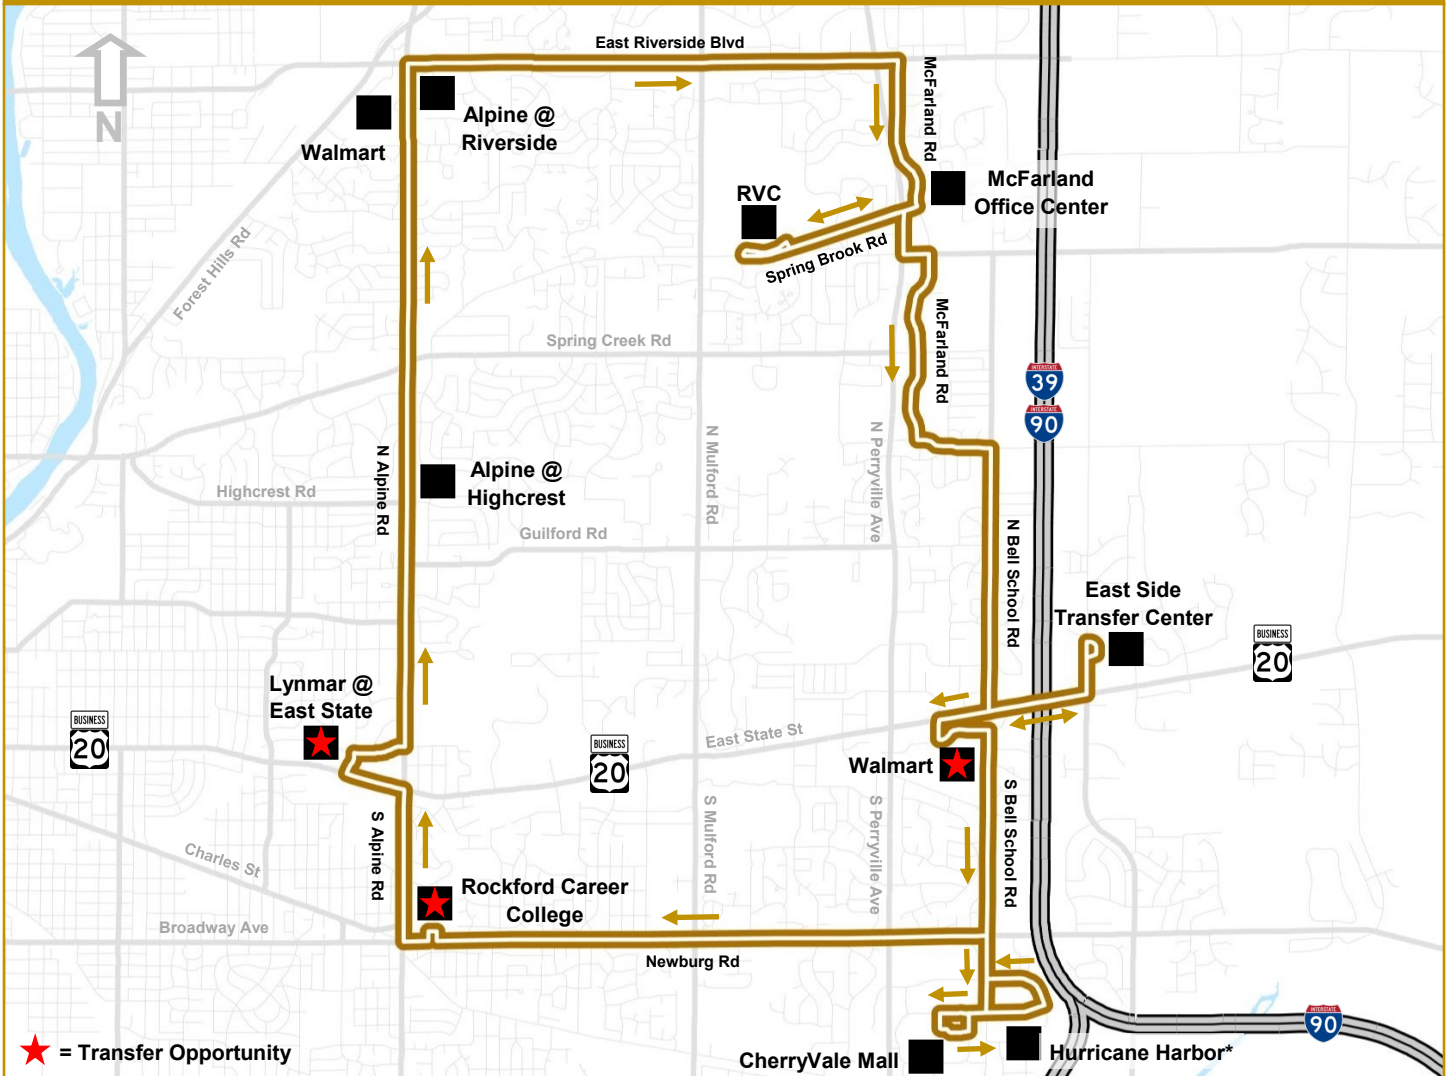

#36 Perryville/Alpine - Temporary

Alpine @ Riverside	McFarland Office Center	Rock Valley College	East Side Transfer Center	East State Walmart ★	CherryVale Mall Hurricane Harbor*	Rockford Career College ★	Lynmar @ East State ★	Alpine @ Highcrest
-	-	-	-	-	-	5:45	5:50	5:55
6:00	6:05	6:10	6:20	6:25	6:30	6:43	6:50	6:55
7:00	7:05	7:10	7:20	7:25	7:30	7:43	7:50	7:55
8:00	8:05	8:10	8:20	8:25	8:30	8:43	8:50	8:55
9:00	9:05	9:10	9:20	9:25	9:30	9:43	9:50	9:55
10:00	10:05	10:10	10:20	10:25	10:30	10:43	**	-

*Hurricane Harbor by request during off season **Begins late night shuttle service 11:15 pm