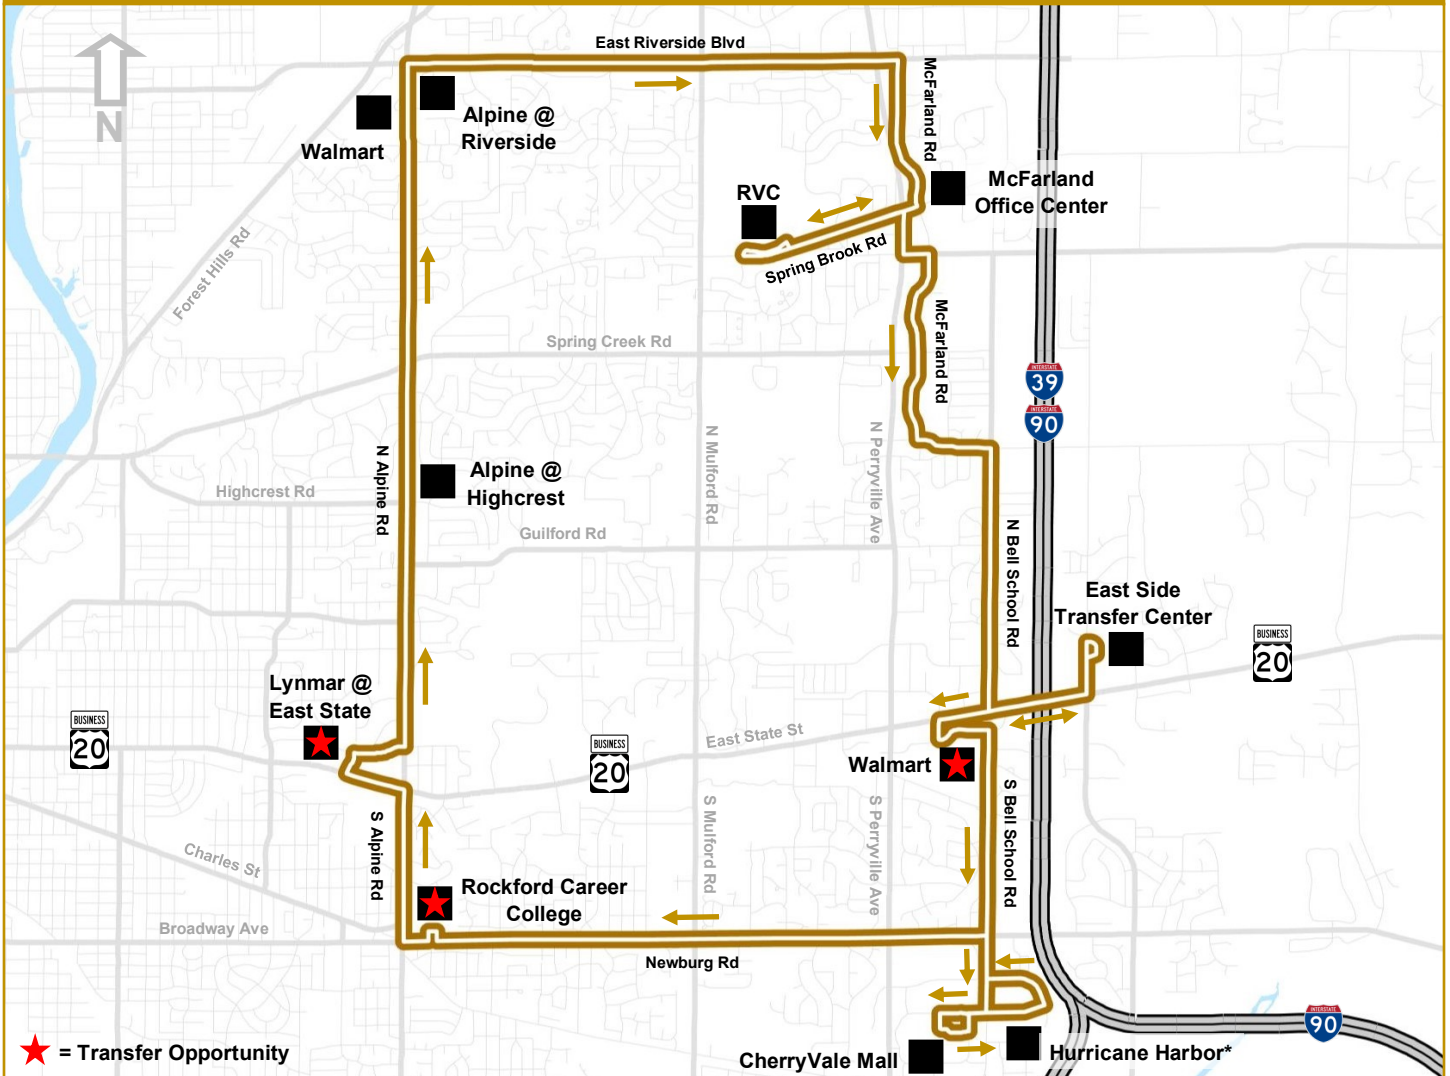

#36 Perryville/Alpine

Alpine @ Highcrest	6:55
Lynmar @ East State *	6:50
Rockford Career College *	6:43
CherryVale Mall Hurricane Harbor*	6:30
East State Walmart *	6:25
East Side Transfer Center	7:20
Rock Valley College	7:10
McFarland Office Center	7:05
Alpine @ Riverside	7:00
Downtown Transfer Center	6:00E
Alpine @ Highcrest	6:55
Lynmar @ East State *	7:50
Rockford Career College *	7:43
CherryVale Mall Hurricane Harbor*	7:30
East State Walmart *	7:25
East Side Transfer Center	8:20
Rock Valley College	8:10
McFarland Office Center	8:05
Alpine @ Riverside	8:00
Downtown Transfer Center	7:00
Alpine @ Highcrest	7:55
Lynmar @ East State *	8:50
Rockford Career College *	8:43
CherryVale Mall Hurricane Harbor*	8:30
East State Walmart *	8:25
East Side Transfer Center	9:20
Rock Valley College	9:10
McFarland Office Center	9:05
Alpine @ Riverside	9:00
Downtown Transfer Center	8:00
Alpine @ Highcrest	8:55
Lynmar @ East State *	9:50
Rockford Career College *	9:43
CherryVale Mall Hurricane Harbor*	9:30
East State Walmart *	9:25
East Side Transfer Center	10:20
Rock Valley College	10:10
McFarland Office Center	10:05
Alpine @ Riverside	10:00
Downtown Transfer Center	9:00
Alpine @ Highcrest	9:55
Lynmar @ East State *	**
Rockford Career College *	10:43
CherryVale Mall Hurricane Harbor*	10:30
East State Walmart *	10:25
East Side Transfer Center	-
Rock Valley College	-
McFarland Office Center	-
Alpine @ Riverside	-
Downtown Transfer Center	-

E = Express *Hurricane Harbor by request during off season **Begins late night shuttle service 11:15 pm