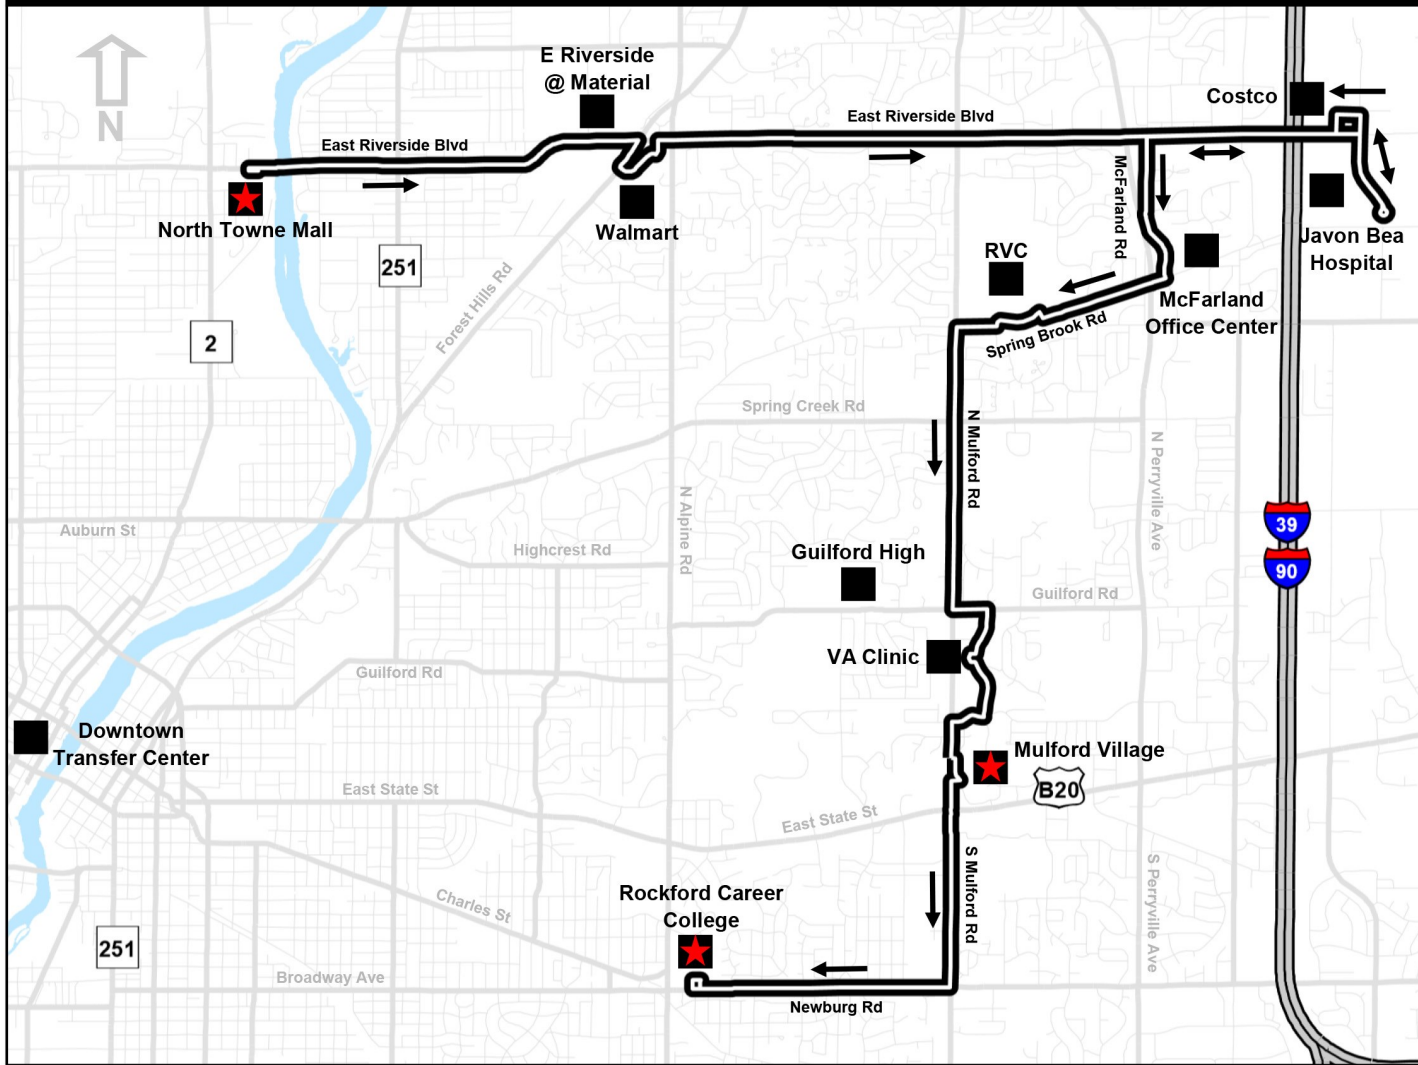

#16 City Loop North-Temporary

Please note that while the condensed Loop routes are in effect, the Loop routes will head out in their respective directions until the end of the line and then return to their original location running the other Loop time points. Shaded area is weekdays and Saturday, unshaded area is weekdays only.

North Loop - Bus 1	16	17	16	17	16	17	16	17	16	17	16	17	N36
Transfer Center	630		820**										
Rockford Career College		735		935		1135		135		335			
Mulford Village		745		945		1145		145		345			
VA Clinic		755		955		1155		155		355			
McFarland Office Center		810		1010		1210		210		410			
Javon Bea Hospital		815		1015		1215		215		415			
Riverside @ Material		830		1030		1230		230		430			
North Towne Mall	640	840	840	1040	1040	1240	1240	240	240	440	445		
Riverside @ Material	650		850		1050		1250		250		455		
Javon Bea Hospital	700		900		1100		1300		300				
McFarland Office Center		705		905		1105		105		305		510	
VA Clinic		715		915		1115		115		315		520	
Mulford Village		725		925		1125		125		325		530	
Rockford Career College		735		935		1135		135		335		545*	

*Note S Loop will transition to N36 Perryville Alpine and start 30 minutes earlier

South Loop - Bus 2	17	16	17	16	17	16	17	16	17	16
Transfer Center	630		820**							
Rockford Career College	645		845		1045		1245		245	
Mulford Village	700		900		1100		1300		300	
VA Clinic	703		903		1103		1303		303	
McFarland Office Center	715		915		1115		1315		315	
Javon Bea Hospital	720		920		1120		1320		320	
Riverside @ Material	735		935		1135		1335		335	
North Towne Mall	745	745	945	945	1145	1145	1345	145	345	345
Riverside @ Material		755		955		1155		155		355
Javon Bea Hospital		805		1005		1205		205		405
McFarland Office Center		810		1010		1210		210		410
VA Clinic		820		1020		1220		220		420
Mulford Village		830		1030		1230		230		430
Rockford Career College		845		1045		1245		245		445