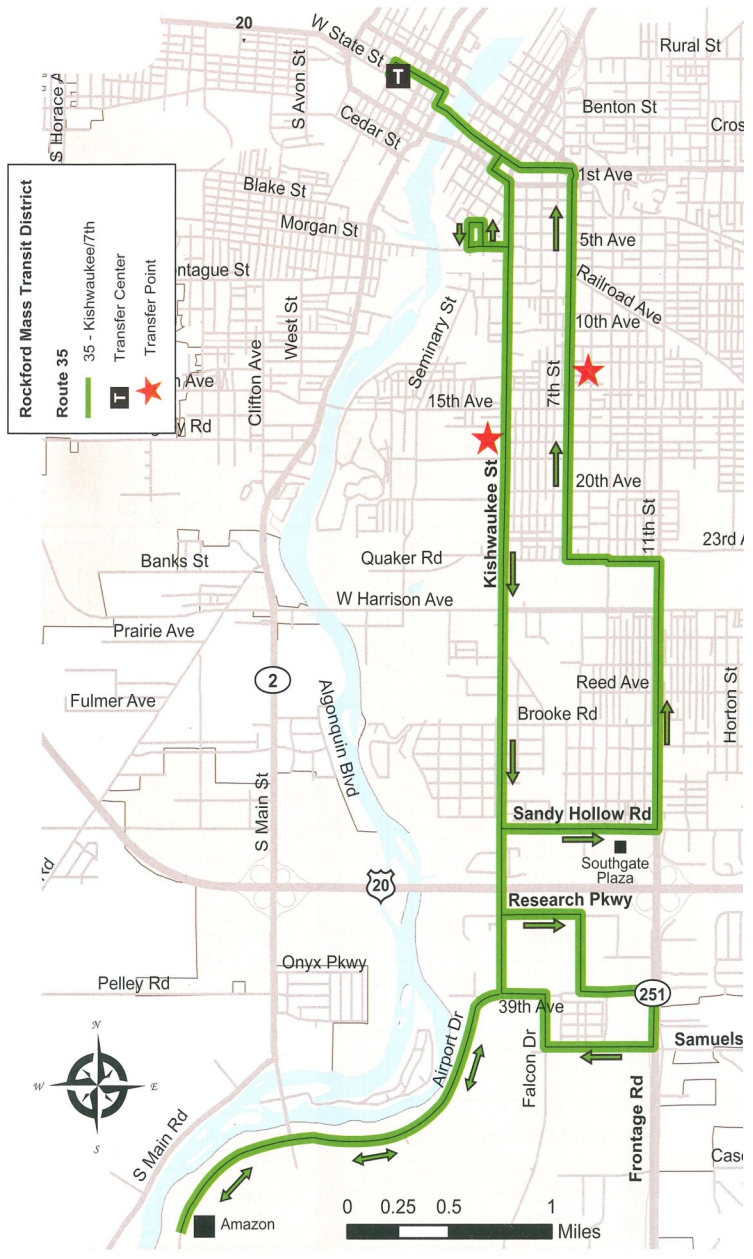

#45 Kishwaukee 7th Street

TRANSFER CENTER	6:15 AM	7:15 AM	8:15 AM	8:45 AM	9:15 AM	9:45 AM	10:15 AM	10:45 AM	11:15 AM	11:45 AM	12:15 PM	12:45 PM	1:15 PM	1:45 PM	2:15 PM	2:45 PM	3:15 PM	3:45 PM	4:15 PM	4:45 PM	5:15 PM
E. STATE & 2ND ST	6:20 AM	7:20 AM	8:20 AM	8:50 AM	9:20 AM	9:50 AM	10:20 AM	10:50 AM	11:20 AM	11:50 AM	12:20 PM	12:50 PM	1:20 PM	1:50 PM	2:20 PM	2:50 PM	3:20 PM	3:50 PM	4:20 PM	4:50 PM	5:20 PM
SEMINARY & COLLEGE	6:23 AM	7:23 AM	8:23 AM	8:53 AM	9:23 AM	9:53 AM	10:23 AM	10:53 AM	11:23 AM	11:53 AM	12:23 PM	12:53 PM	1:23 PM	1:53 PM	2:23 PM	2:53 PM	3:23 PM	3:53 PM	4:23 PM	4:53 PM	5:23 PM
KISHWAUKEE & RANGER	6:30 AM	7:30 AM	8:30 AM	9:00 AM	9:30 AM	10:00 AM	10:30 AM	11:00 AM	11:30 AM	12:00 PM	12:30 PM	1:00 PM	1:30 PM	2:00 PM	2:30 PM	3:00 PM	3:30 PM	4:00 PM	4:30 PM	5:00 PM	5:30 PM
RESEARCH & ASSEMBLY	6:35 AM	7:35 AM	8:35 AM	9:05 AM	9:35 AM	10:05 AM	10:35 AM	11:05 AM	11:35 AM	12:05 PM	12:35 PM	1:05 PM	1:35 PM	2:05 PM	2:35 PM	3:05 PM	3:35 PM	4:05 PM	4:35 PM	5:05 PM	5:35 PM
SAMUELSON & FALCON	6:40 AM	7:40 AM	8:40 AM	9:10 AM	9:40 AM	10:10 AM	10:40 AM	11:10 AM	11:40 AM	12:10 PM	12:40 PM	1:10 PM	1:40 PM	2:10 PM	2:40 PM	3:10 PM	3:40 PM	4:10 PM	4:40 PM	5:10 PM	5:40 PM
UPS																					
AMAZON																					
K-MART	6:45 AM	7:45 AM	8:45 AM	9:15 AM	9:45 AM	10:15 AM	10:45 AM	11:15 AM	11:45 AM	12:15 PM	12:45 PM	1:15 PM	1:45 PM	2:15 PM	2:45 PM	3:15 PM	3:45 PM	4:15 PM	4:45 PM	5:15 PM	5:45 PM
11th ST & 23RD AVE	6:50 AM	7:50 AM	8:50 AM	9:20 AM	9:50 AM	10:20 AM	10:50 AM	11:20 AM	11:50 AM	12:20 PM	12:50 PM	1:20 PM	1:50 PM	2:20 PM	2:50 PM	3:20 PM	3:50 PM	4:20 PM	4:50 PM	5:20 PM	5:50 PM
7th ST & BROADWAY	6:55 AM	7:55 AM	8:55 AM	9:25 AM	9:55 AM	10:25 AM	10:55 AM	11:25 AM	11:55 AM	12:25 PM	12:55 PM	1:25 PM	1:55 PM	2:25 PM	2:55 PM	3:25 PM	3:55 PM	4:25 PM	4:55 PM	5:25 PM	5:55 PM
TRANSFER CENTER	7:10 AM	8:10 AM	9:10 AM	9:40 AM	10:10 AM	10:40 AM	11:10 AM	11:40 AM	12:10 PM	12:40 PM	1:10 PM	1:40 PM	2:10 PM	2:40 PM	3:10 PM	3:40 PM	4:10 PM	4:40 PM	5:10 PM	5:40 PM	6:10 PM