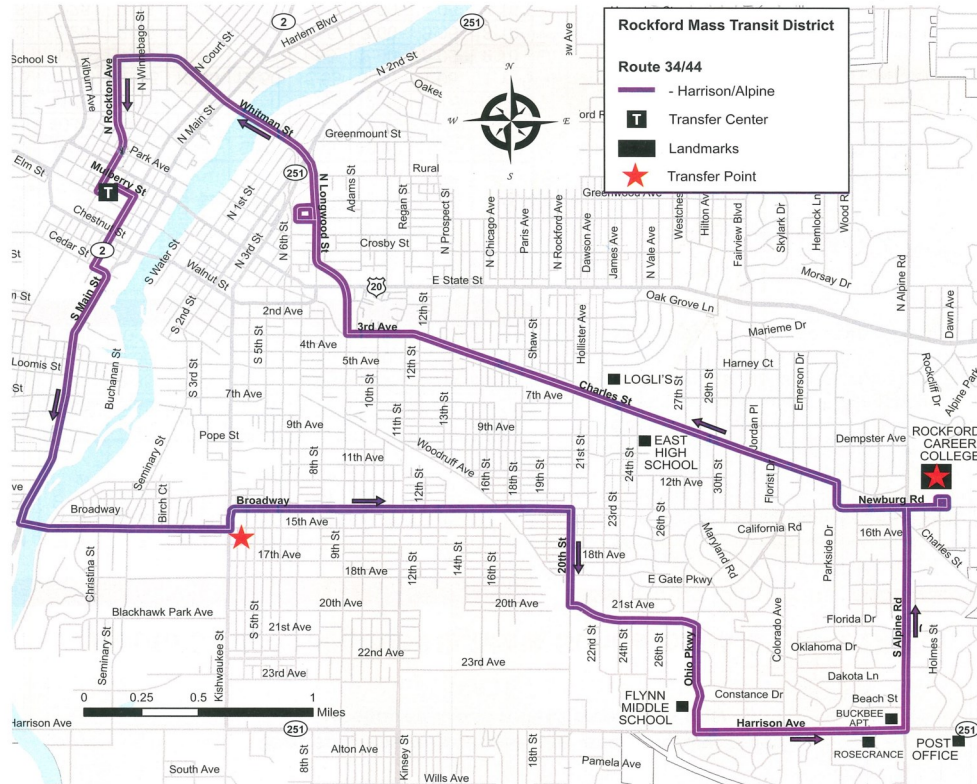

# #44 Harrison Alpine

**TRANSFER CENTER**  
**15th AVE & SEMINARY**  
**7th ST & BROADWAY**  
**20th ST & BROADWAY**  
**OHIO PKWY & HARRISON**  
**COLONIAL VILLAGE**  
**20th ST & CHARLES**

**PARK TERRACE**

**TRANSFER CENTER**

6:15 AM	7:15 AM	8:15 AM	8:45 AM	9:15 AM	9:45 AM	10:15 AM	10:45 AM	11:15 AM	11:45 AM	12:15 PM	12:45 PM	1:15 PM	1:45 PM	2:15 PM	2:45 PM	3:15 PM	3:45 PM	4:15 PM	4:45 PM	5:15 PM
6:22 AM	7:22 AM	8:22 AM	8:52 AM	9:22 AM	9:52 AM	10:22 AM	10:52 AM	11:22 AM	11:52 AM	12:22 PM	12:52 PM	1:22 PM	1:52 PM	2:22 PM	2:52 PM	3:22 PM	3:52 PM	4:22 PM	4:52 PM	5:22 PM
6:25 AM	7:25 AM	8:25 AM	8:55 AM	9:25 AM	9:55 AM	10:25 AM	10:55 AM	11:25 AM	11:55 AM	12:25 PM	12:55 PM	1:25 PM	1:55 PM	2:25 PM	2:55 PM	3:25 PM	3:55 PM	4:25 PM	4:55 PM	5:25 PM
6:29 AM	7:29 AM	8:29 AM	8:59 AM	9:29 AM	9:59 AM	10:29 AM	10:59 AM	11:29 AM	11:59 AM	12:29 PM	12:59 PM	1:29 PM	1:59 PM	2:29 PM	2:59 PM	3:29 PM	3:59 PM	4:29 PM	4:59 PM	5:29 PM
6:33 AM	7:33 AM	8:33 AM	9:03 AM	9:33 AM	10:03 AM	10:33 AM	11:03 AM	11:33 AM	12:03 PM	12:33 PM	1:03 PM	1:33 PM	2:03 PM	2:33 PM	3:03 PM	3:33 PM	4:03 PM	4:33 PM	5:03 PM	5:33 PM
6:43 AM	7:43 AM	8:43 AM	9:13 AM	9:43 AM	10:13 AM	10:43 AM	11:13 AM	11:43 AM	12:13 PM	12:43 PM	1:13 PM	1:43 PM	2:13 PM	2:43 PM	3:13 PM	3:43 PM	4:13 PM	4:43 PM	5:13 PM	5:43 PM
6:50 AM	7:50 AM	8:50 AM	9:20 AM	9:50 AM	10:20 AM	10:50 AM	11:20 AM	11:50 AM	12:20 PM	12:50 PM	1:20 PM	1:50 PM	2:20 PM	2:50 PM	3:20 PM	3:50 PM	4:20 PM	4:50 PM	5:20 PM	5:50 PM
7:00 AM	8:00 AM	9:00 AM	9:30 AM	10:00 AM	10:30 AM	11:00 AM	11:30 AM	12:00 PM	12:30 PM	1:00 PM	1:30 PM	2:00 PM	2:30 PM	3:00 PM	3:30 PM	4:00 PM	4:30 PM	5:00 PM	5:30 PM	6:00 PM
7:10 AM	8:10 AM	9:10 AM	9:40 AM	10:10 AM	10:40 AM	11:10 AM	11:40 AM	12:10 PM	12:40 PM	1:10 PM	1:40 PM	2:10 PM	2:40 PM	3:10 PM	3:40 PM	4:10 PM	4:40 PM	5:10 PM	5:40 PM	6:10 PM