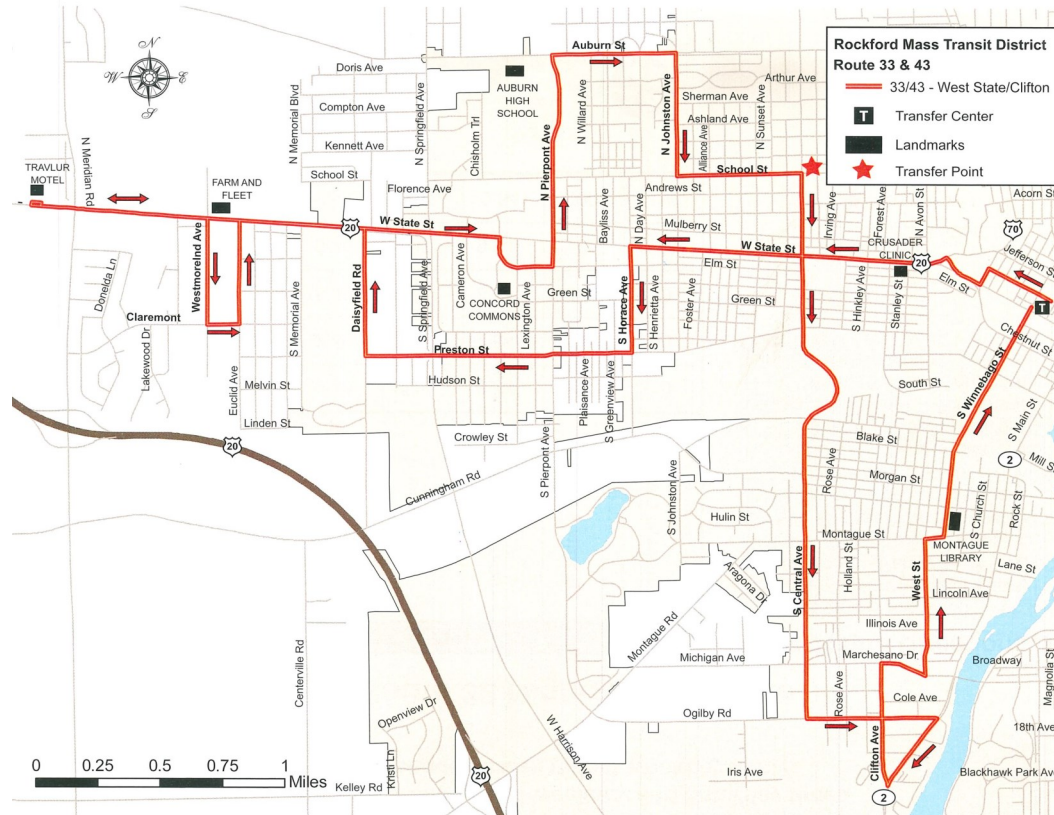

#43 West State Clifton

TRANSFER CENTER	6:15 AM	7:15 AM	8:15 AM	8:45 AM	9:15 AM	9:45 AM	10:15 AM	10:45 AM	11:15 AM	11:45 AM	12:15 PM	12:45 PM	1:15 PM	1:45 PM	2:15 PM	2:45 PM	3:15 PM	3:45 PM	4:15 PM	4:45 PM	5:15 PM
HORACE & PRESTON	6:25 AM	7:25 AM	7:55 AM	8:55 AM	9:25 AM	9:55 AM	10:25 AM	10:55 AM	11:25 AM	11:55 AM	12:25 PM	12:55 PM	1:25 PM	1:55 PM	2:25 PM	2:55 PM	3:25 PM	3:55 PM	4:25 PM	4:55 PM	5:25 PM
WEST STATE & WESTMORLAND	6:35 AM	7:35 AM	8:05 AM	9:05 AM	9:35 AM	10:05 AM	10:35 AM	11:05 AM	11:35 AM	12:05 PM	12:35 PM	1:05 PM	1:35 PM	2:05 PM	2:35 PM	3:05 PM	3:35 PM	4:05 PM	4:35 PM	5:05 PM	5:35 PM
AUBURN & JOHNSTON	6:45 AM	7:45 AM	8:15 AM	9:15 AM	9:45 AM	10:15 AM	10:45 AM	11:15 AM	11:45 AM	12:15 PM	12:45 PM	1:15 PM	1:45 PM	2:15 PM	2:45 PM	3:15 PM	3:45 PM	4:15 PM	4:45 PM	5:15 PM	5:45 PM
WEST STATE & CENTRAL	6:50 AM	7:50 AM	8:20 AM	9:20 AM	9:50 AM	10:20 AM	10:50 AM	11:20 AM	11:50 AM	12:20 PM	12:50 PM	1:20 PM	1:50 PM	2:20 PM	2:50 PM	3:20 PM	3:50 PM	4:20 PM	4:50 PM	5:20 PM	5:50 PM
CENTRAL & MICHIGAN	6:55 AM	7:55 AM	8:25 AM	9:25 AM	9:55 AM	10:25 AM	10:55 AM	11:25 AM	11:55 AM	12:25 PM	12:55 PM	1:25 PM	1:55 PM	2:25 PM	2:55 PM	3:25 PM	3:55 PM	4:25 PM	4:55 PM	5:25 PM	5:55 PM
SOUTH MAIN & CLIFTON	7:00 AM	8:00 AM	8:30 AM	9:30 AM	10:00 AM	10:30 AM	11:00 AM	11:30 AM	12:00 PM	12:30 PM	1:00 PM	1:30 PM	2:00 PM	2:30 PM	3:00 PM	3:30 PM	4:00 PM	4:30 PM	5:00 PM	5:30 PM	6:00 PM
WINNEBAGO & MORGAN	7:05 AM	8:05 AM	8:35 AM	9:35 AM	10:05 AM	10:35 AM	11:05 AM	11:35 AM	12:05 PM	12:35 PM	1:05 PM	1:35 PM	2:05 PM	2:35 PM	3:05 PM	3:35 PM	4:05 PM	4:35 PM	5:05 PM	5:35 PM	6:05 PM
TRANSFER CENTER	7:10 AM	8:10 AM	8:40 AM	9:40 AM	10:10 AM	10:40 AM	11:10 AM	11:40 AM	12:10 PM	12:40 PM	1:10 PM	1:40 PM	2:10 PM	2:40 PM	3:10 PM	3:40 PM	4:10 PM	4:40 PM	5:10 PM	5:40 PM	6:10 PM