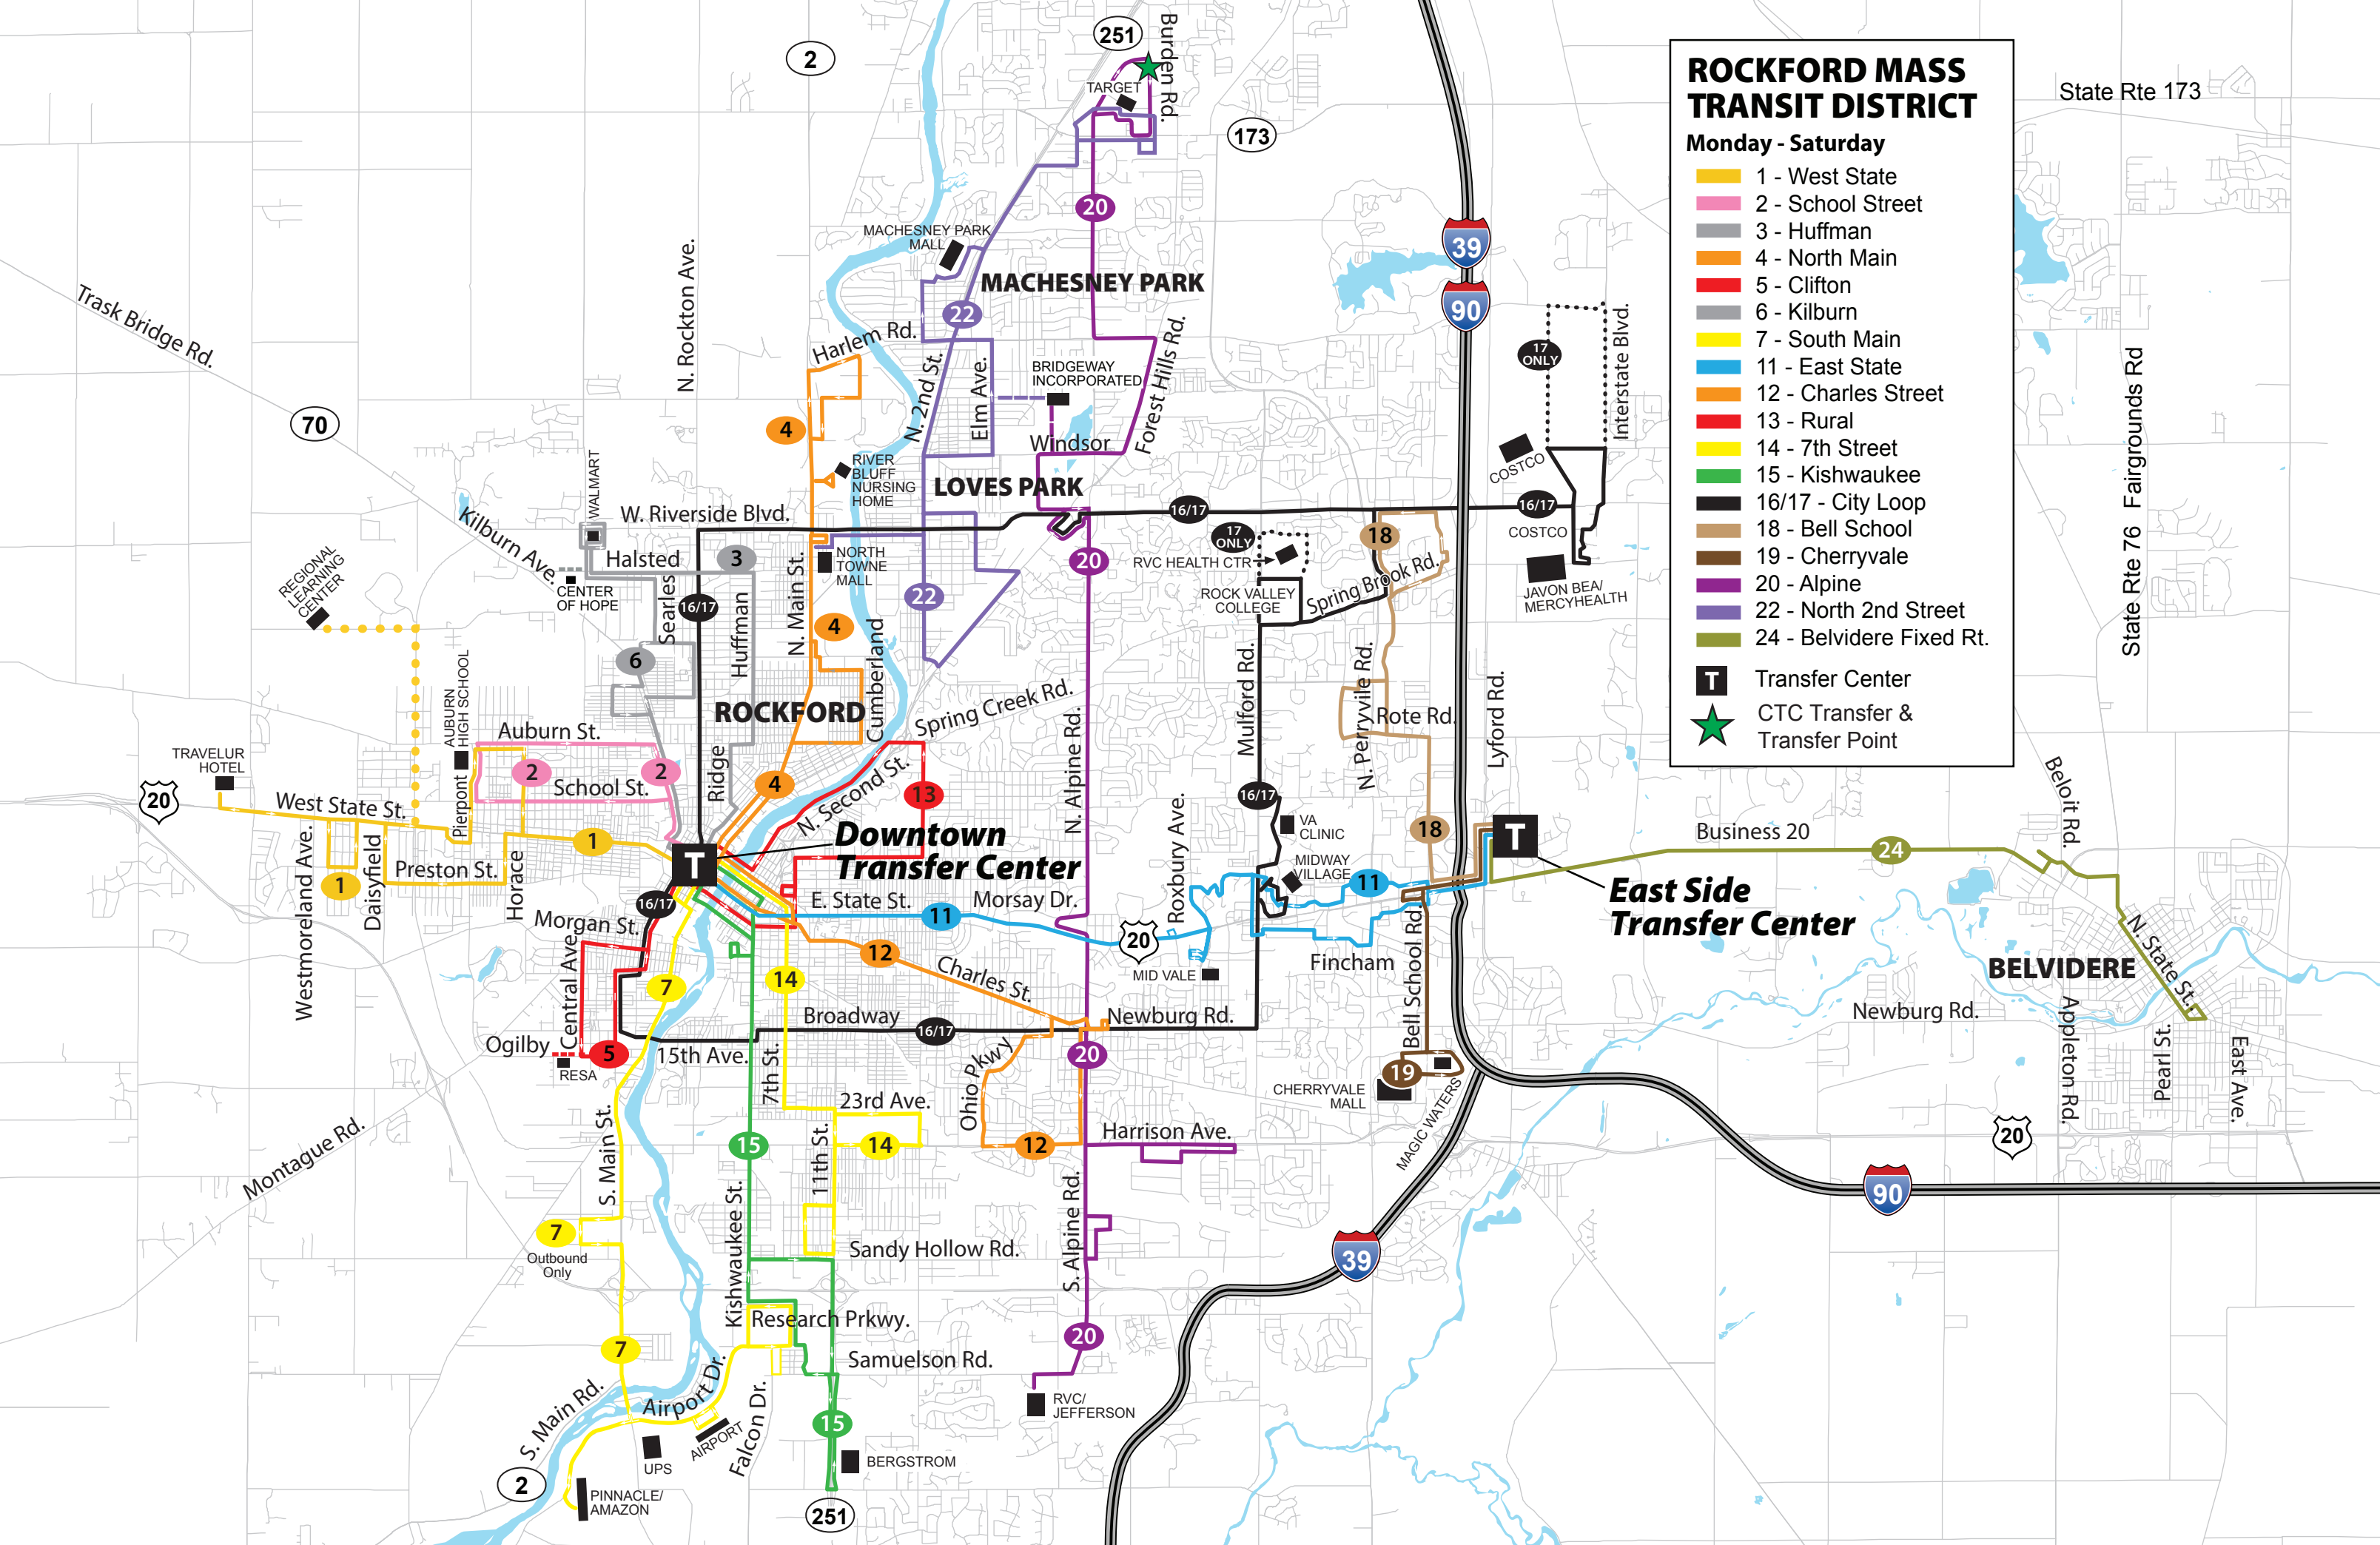

ROCKFORD MASS TRANSIT DISTRICT

Monday - Saturday

- 1 - West State
- 2 - School Street
- 3 - Huffman
- 4 - North Main
- 5 - Clifton
- 6 - Kilburn
- 7 - South Main
- 11 - East State
- 12 - Charles Street
- 13 - Rural
- 14 - 7th Street
- 15 - Kishwauke
- 16/17 - City Loop
- 18 - Bell School
- 19 - Cherryvale
- 20 - Alpine
- 22 - North 2nd Street
- 24 - Belvidere Fixed Rt.

- T Transfer Center
- ★ CTC Transfer & Transfer Point

State Rte 173

State Rte 76 Fairgrounds Rd

BELVIDERE

90

20

39

173