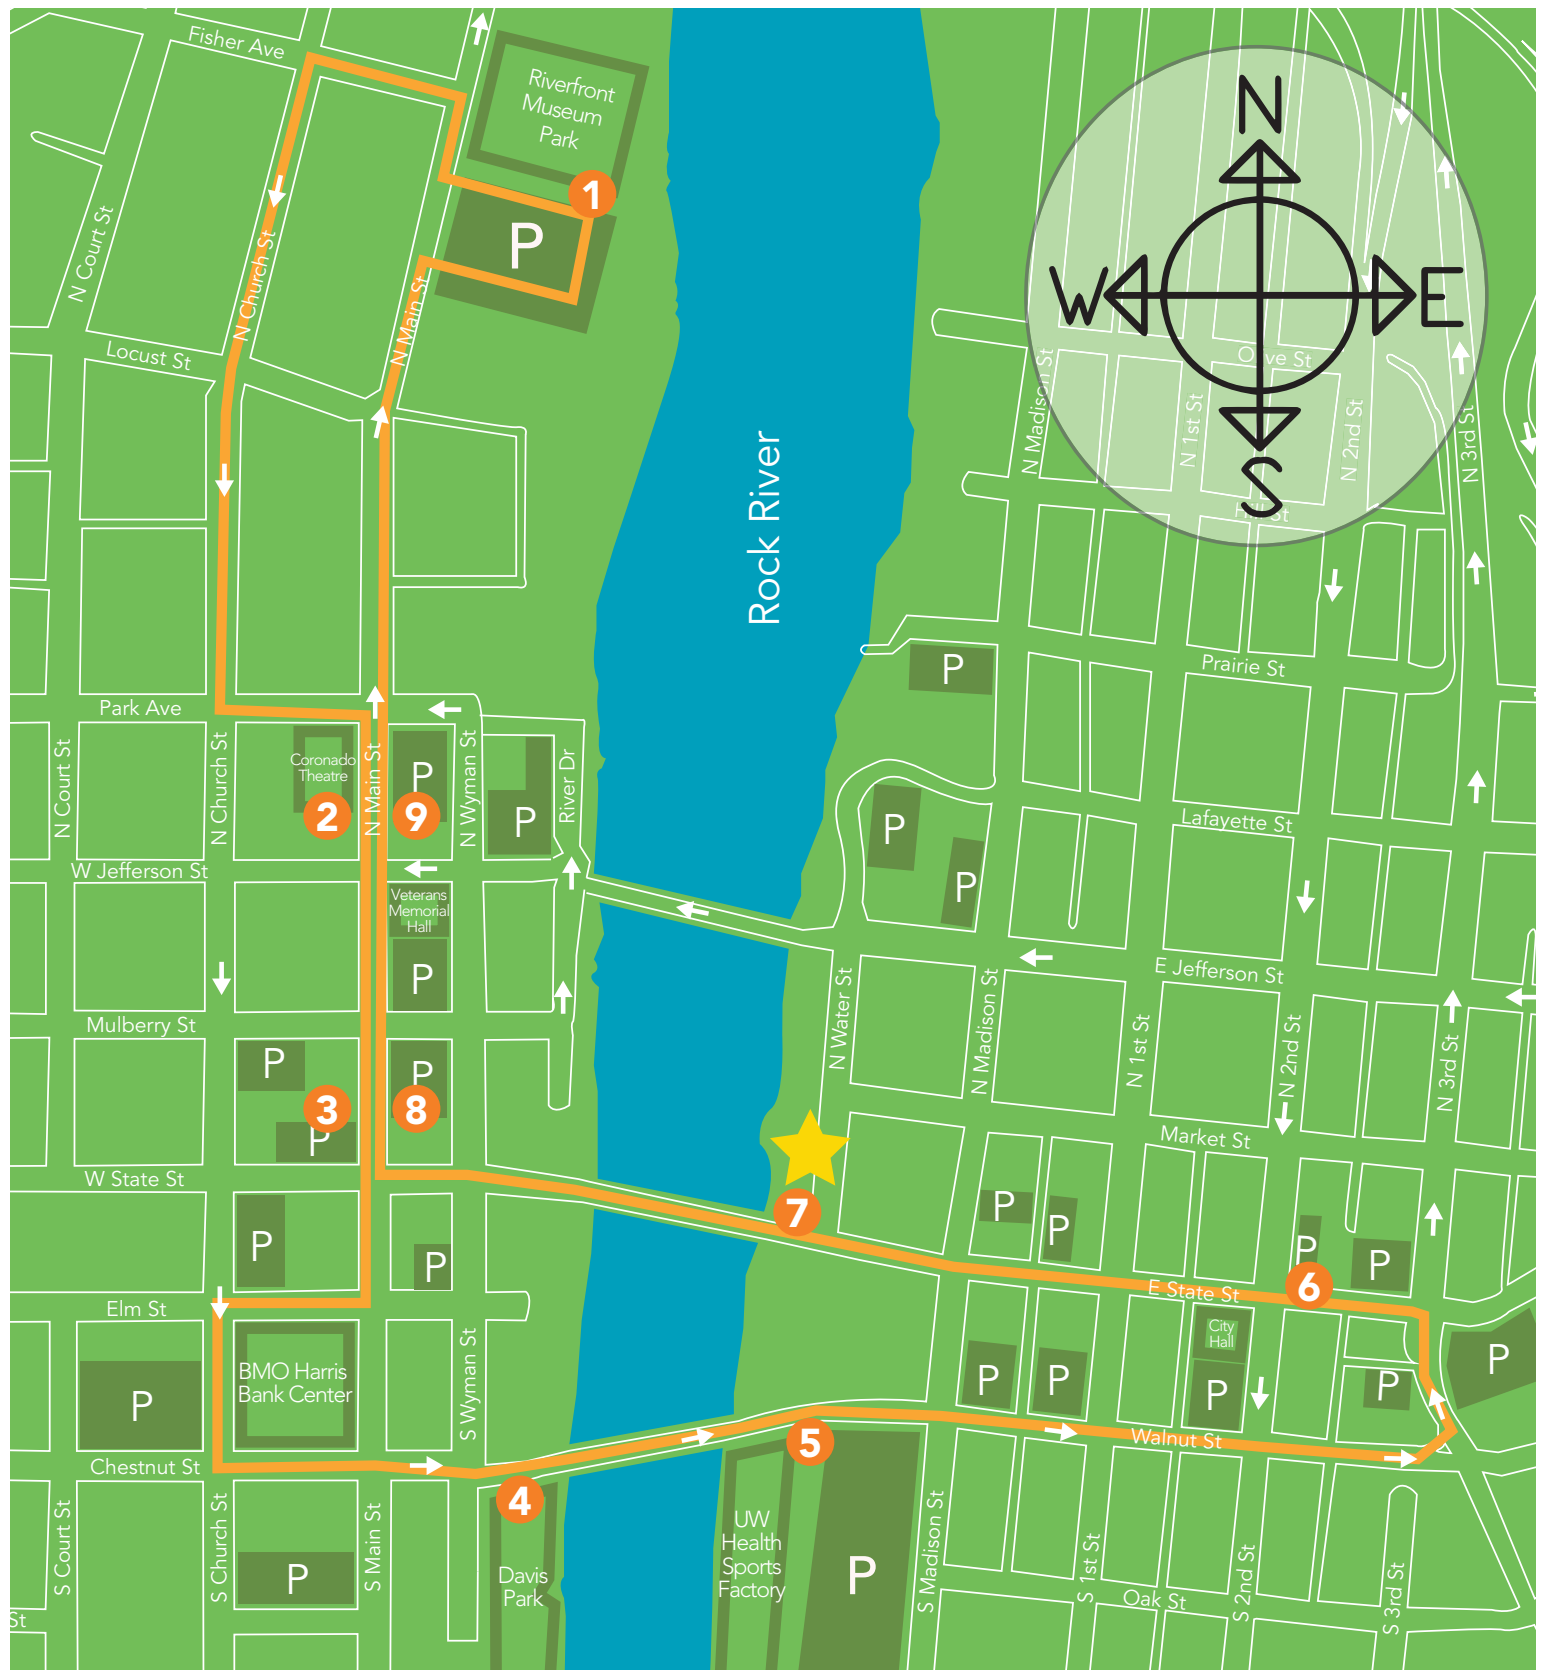

Rockford City Market FREE Trolley Schedule

rockfordcitymarket.com

Trolley Route Dates

May 17 - Sept 27, 2019

Service Time

3:30 - 10:30 p.m.

Purpose

To serve Rockford City Market, Museum Campus, Davis Park, and Downtown businesses.

MAP KEY

- Trolley route
- Trolley stop
- Rockford City Market location
- Public parking
- Parks/Attractions
- One way street

1 Riverfront Museum Campus	3:30	3:55	4:20	4:45	5:10	5:35	6:00	6:25	6:50	7:15	7:40	8:05	8:30	8:55	9:20	9:45	10:10	10:35	11:00	11:25
2 Coronado Theatre	3:34	3:59	4:24	4:49	5:14	5:39	6:04	6:29	6:54	7:19	7:44	8:09	8:34	8:59	9:24	9:49	10:14	10:39	11:04	
3 Nordlof Center	3:36	4:01	4:26	4:51	5:16	5:41	6:06	6:31	6:56	7:21	7:46	8:11	8:36	9:01	9:26	9:51	10:16	10:41	11:06	
4 Davis Park	3:40	4:05	4:30	4:55	5:20	5:45	6:10	6:35	7:00	7:25	7:50	8:15	8:40	9:05	9:30	9:55	10:20	10:45	11:10	
5 UW Health Sports Factory	3:41	4:06	4:31	4:56	5:21	5:46	6:11	6:36	7:01	7:26	7:51	8:16	8:41	9:06	9:31	9:56	10:21	10:46	11:11	
6 East State & 2nd St.	3:45	4:10	4:35	5:00	5:25	5:50	6:15	6:40	7:05	7:30	7:55	8:20	8:45	9:10	9:35	10:00	10:25	10:50	11:15	
★ 7 Rockford City Market	3:47	4:12	4:37	5:02	5:27	5:52	6:17	6:42	7:07	7:32	7:57	8:22	8:47	9:12	9:37	10:02	10:27	10:52	11:17	
8 Nordlof Center	3:50	4:15	4:40	5:05	5:30	5:55	6:20	6:45	7:10	7:35	8:00	8:25	8:50	9:15	9:40	10:05	10:30	10:55	11:20	
9 Coronado Theatre	3:52	4:17	4:42	5:07	5:32	5:57	6:22	6:47	7:12	7:37	8:02	8:27	8:52	9:17	9:42	10:07	10:32	10:57	11:22	

Black text = Regular trolley route hours (Note: trolley will only run until 9:30 p.m. after Labor Day)

Orange text = Trolley route times for First Fridays

Presented by