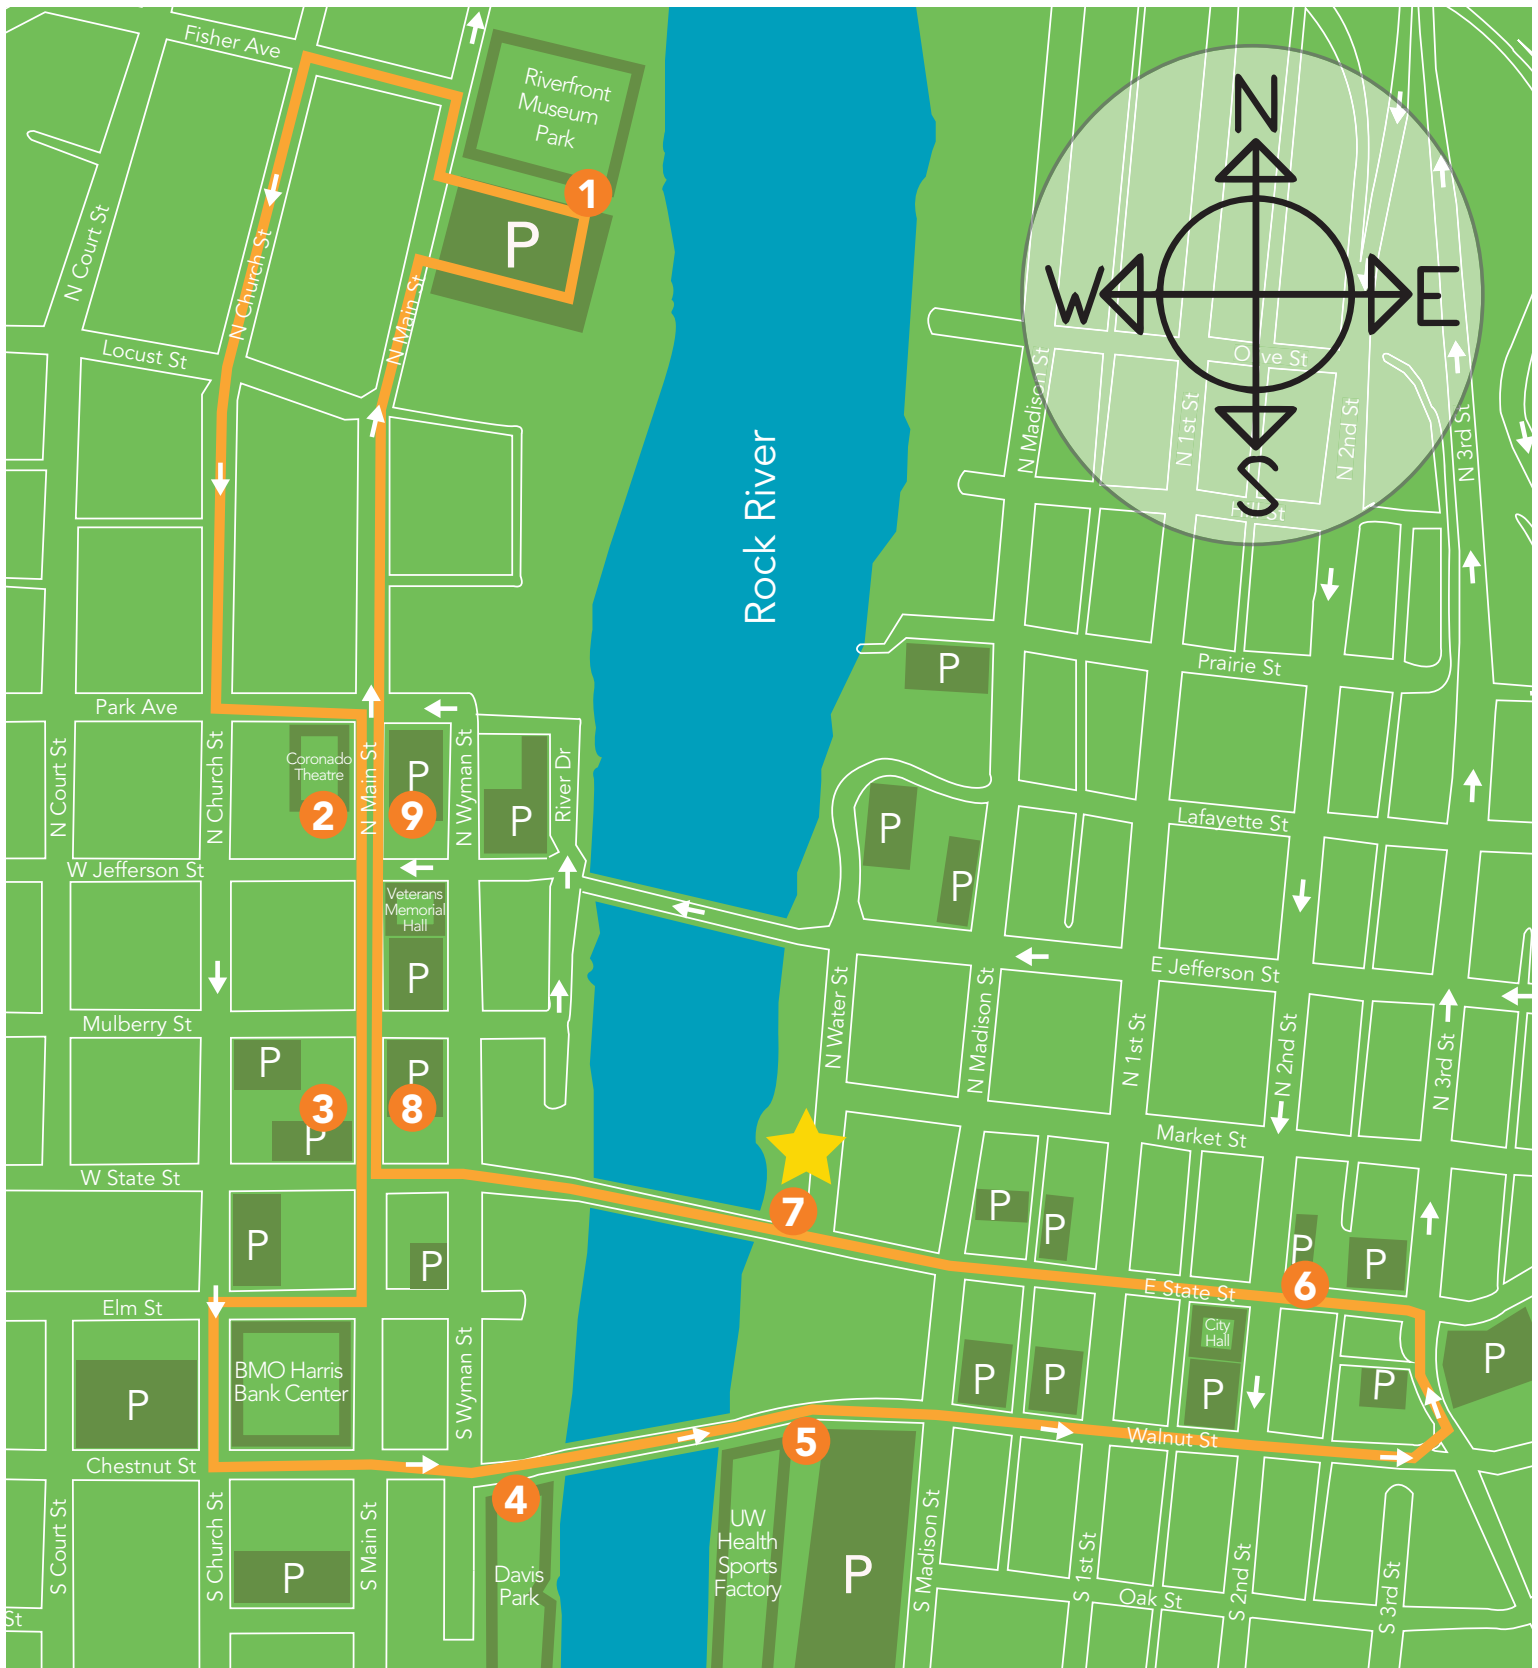

Rockford City Market

FREE Trolley Schedule

rockfordcitymarket.com

Trolley Route Dates

May 18 - Sept 28, 2018

Service Time

3:30 - 10:30 p.m.

Purpose

To serve Rockford City Market, Museum Campus, Davis Park, and Downtown businesses.

MAP KEY

- Trolley route
- Trolley stop
- Rockford City Market location
- Public parking
- Parks/Attractions
- One way street

1 Riverfront Museum Campus	3:30	3:55	4:20	4:45	5:10	5:35	6:00	6:25	6:50	7:15	7:40	8:05	8:30	8:55	9:20	9:45	10:10	10:35	11:00	11:25
2 Coronado Theatre	3:34	3:59	4:24	4:49	5:14	5:39	6:04	6:29	6:54	7:19	7:44	8:09	8:34	8:59	9:24	9:49	10:14	10:39	11:04	
3 Nordlof Center	3:36	4:01	4:26	4:51	5:16	5:41	6:06	6:31	6:56	7:21	7:46	8:11	8:36	9:01	9:26	9:51	10:16	10:41	11:06	
4 Davis Park	3:40	4:05	4:30	4:55	5:20	5:45	6:10	6:35	7:00	7:25	7:50	8:15	8:40	9:05	9:30	9:55	10:20	10:45	11:10	
5 UW Health Sports Factory	3:41	4:06	4:31	4:56	5:21	5:46	6:11	6:36	7:01	7:26	7:51	8:16	8:41	9:06	9:31	9:56	10:21	10:46	11:11	
6 East State & 2nd St.	3:45	4:10	4:35	5:00	5:25	5:50	6:15	6:40	7:05	7:30	7:55	8:20	8:45	9:10	9:35	10:00	10:25	10:50	11:15	
7 Rockford City Market	3:47	4:12	4:37	5:02	5:27	5:52	6:17	6:42	7:07	7:32	7:57	8:22	8:47	9:12	9:37	10:02	10:27	10:52	11:17	
8 Nordlof Center	3:50	4:15	4:40	5:05	5:30	5:55	6:20	6:45	7:10	7:35	8:00	8:25	8:50	9:15	9:40	10:05	10:30	10:55	11:20	
9 Coronado Theatre	3:52	4:17	4:42	5:07	5:32	5:57	6:22	6:47	7:12	7:37	8:02	8:27	8:52	9:17	9:42	10:07	10:32	10:57	11:22	

Black text = Regular trolley route hours (Note: trolley will only run until 9:30 p.m. after Labor Day)

Orange text = Trolley route times for First Fridays

Presented by